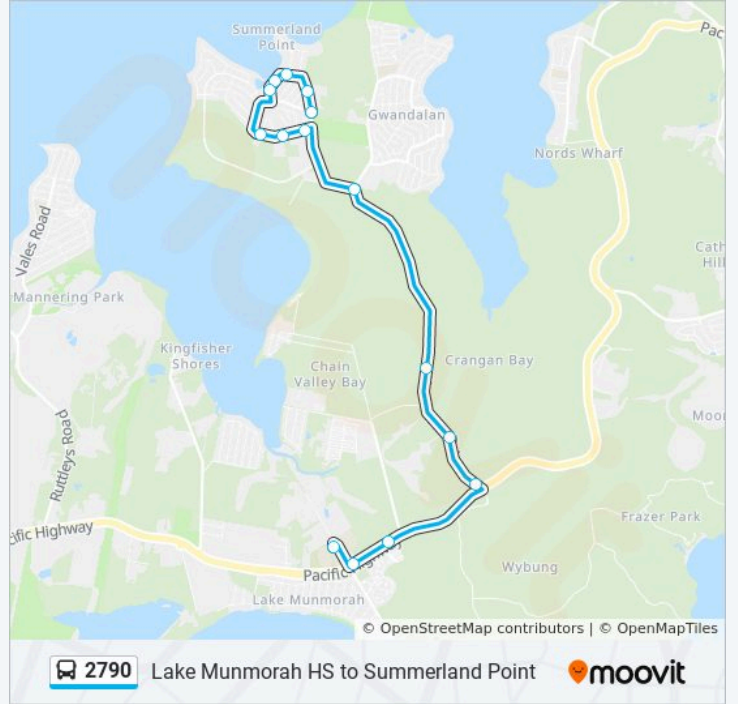

 2790

Lake Munmorah HS to Summerland Point

Get The App

The 2790 bus line Lake Munmorah HS to Summerland Point has one route. For regular weekdays, their operation hours are:

(1) Summerland Point: 14:12

Use the Moovit App to find the closest 2790 bus station near you and find out when is the next 2790 bus arriving.

Direction: Summerland Point

15 stops

[VIEW LINE SCHEDULE](#)

Lake Munmorah High School, Carters Rd

Pacific Hwy after Carter Rd

Pacific Hwy opp Parktrees Village

Kanangra Dr after Pacific Hwy

Kanangra Dr

Kanangra Dr

Kanangra Dr at Summerland Rd

Yeramba Rd opp Regatta Way

Yeramba Rd opp Boat Harbour Cl

Yeramba Rd opp Anchorage Cres

Ginganup Rd opp Murrumbong Rd

Ginganup Rd before Government Rd

Government Rd at Gordon Ave

2790 bus Info

Direction: Summerland Point

Stops: 15

Trip Duration: 18 min

Line Summary:

2790 bus time schedules and route maps are available in an offline PDF at moovitapp.com. Use the Moovit App to see live bus times, train schedule or subway schedule, and step-by-step directions for all public transit in Sydney.