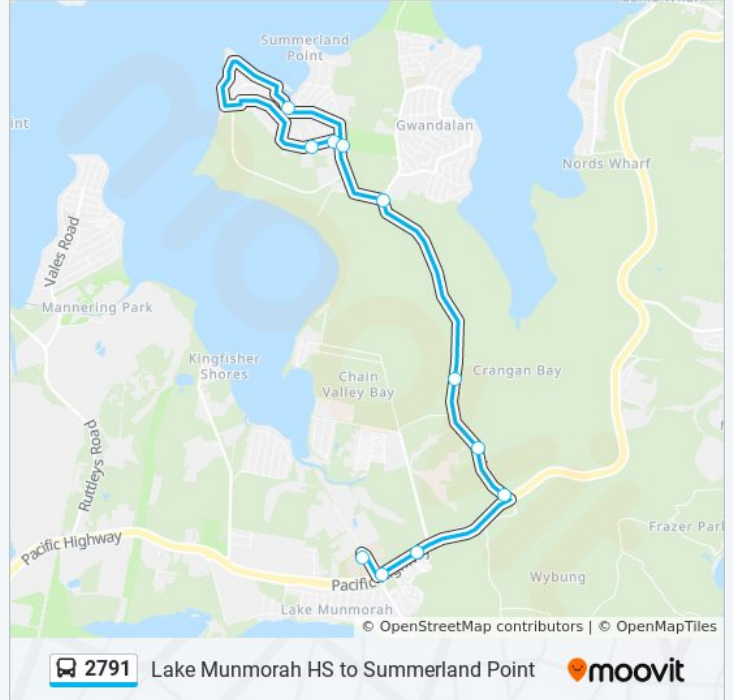

## Lake Munmorah HS to Summerland Point

Get The App

The 2791 bus line Lake Munmorah HS to Summerland Point has one route. For regular weekdays, their operation hours are:

(1) Gwandalan: 14:12

Use the Moovit App to find the closest 2791 bus station near you and find out when is the next 2791 bus arriving.

### Direction: Gwandalan

11 stops

[VIEW LINE SCHEDULE](#)

Lake Munmorah High School, Carters Rd

Pacific Hwy after Carter Rd

Pacific Hwy opp Parktrees Village

Kanangra Dr after Pacific Hwy

Kanangra Dr

Kanangra Dr

Kanangra Dr at Summerland Rd

Yeramba Rd opp Regatta Way

Yeramba Rd opp Boat Harbour Cl

Cams Bvd opp Cams Bvd Shops

Summerland Sporties, Summerland Rd

### 2791 bus Info

**Direction:** Gwandalan

**Stops:** 11

**Trip Duration:** 17 min

**Line Summary:**

2791 bus time schedules and route maps are available in an offline PDF at [moovitapp.com](https://moovitapp.com). Use the [Moovit App](#) to see live bus times, train schedule or subway schedule, and step-by-step directions for all public transit in Sydney.