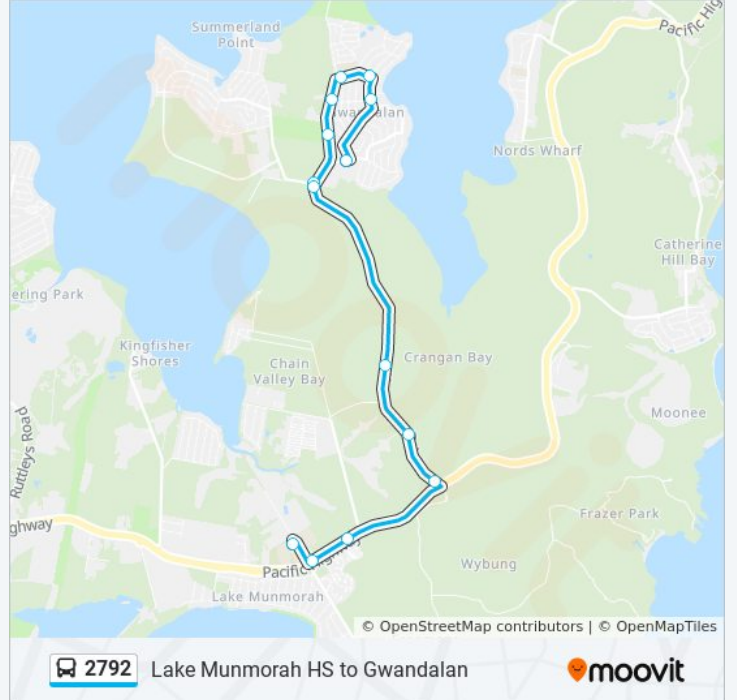

## Lake Munmorah HS to Gwandalan

Get The App

The 2792 bus line Lake Munmorah HS to Gwandalan has one route. For regular weekdays, their operation hours are:

(1) Gwandalan: 14:10

Use the Moovit App to find the closest 2792 bus station near you and find out when is the next 2792 bus arriving.

### Direction: Gwandalan

14 stops

[VIEW LINE SCHEDULE](#)

Lake Munmorah High School, Carters Rd

Pacific Hwy after Carter Rd

Pacific Hwy opp Parktrees Village

Kanangra Dr after Pacific Hwy

Kanangra Dr

### 2792 bus Info

**Direction:** Gwandalan

**Stops:** 14

**Trip Duration:** 17 min

**Line Summary:**

2792 bus time schedules and route maps are available in an offline PDF at [moovitapp.com](https://moovitapp.com). Use the Moovit App to see live bus times, train schedule or subway schedule, and step-by-step directions for all public transit in Sydney.

© 2024 Moovit - All Rights Reserved