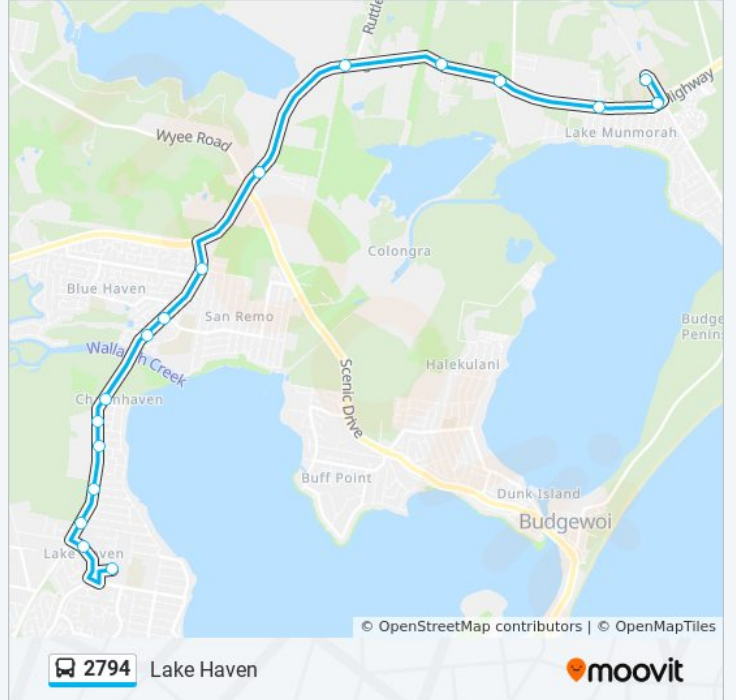

2794 bus time schedules and route maps are available in an offline PDF at moovitapp.com. Use the Moovit App to see live bus times, train schedule or subway schedule, and step-by-step directions for all public transit in Sydney.

© 2024 Moovit - All Rights Reserved