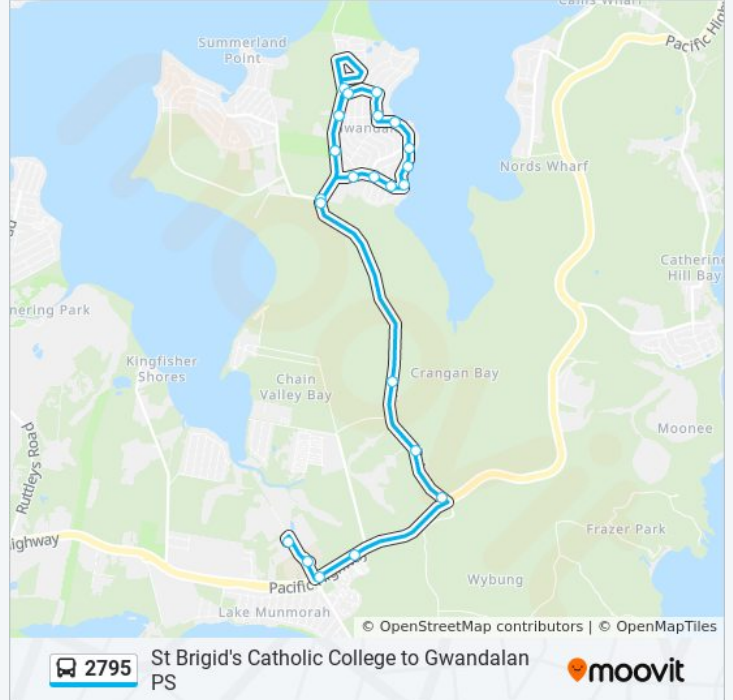

Use the Moovit App to find the closest 2795 bus station near you and find out when is the next 2795 bus arriving.

Direction: Gwandalan

24 stops

[VIEW LINE SCHEDULE](#)

- St Brigid's Catholic College, Carters Rd
- St Brendans Catholic Primary School, Carters Rd
- Pacific Hwy after Carter Rd
- Pacific Hwy opp Parktrees Village
- Kanangra Dr after Pacific Hwy
- Kanangra Dr
- Kanangra Dr
- Kanangra Dr at Summerland Rd
- Kanangra Dr at Summerland Rd
- Tunkuwallin Community Hall, Kanangra Dr
- Kanangra Dr at Bonny Boy Way
- Orana Rd after Kanangra Dr
- Orana Rd before Winbin Cres
- Winbin Cres at Koowong Rd
- Gamban Rd after Winbin Cres
- Gwandalan Bowling Club, Gamban Rd
- 96 Gamban Rd
- Gamban Rd opp Parraweena Rd
- Parraweena Rd at Moonah Pl
- Parraweena Rd opp Aldinga Rd
- Parraweena Rd opp Pinaroo Rd

2795 bus Time Schedule

Gwandalan Route Timetable:

Sunday	Not Operational
Monday	14:44
Tuesday	14:44
Wednesday	14:44
Thursday	14:44
Friday	14:44
Saturday	Not Operational

2795 bus Info

Direction: Gwandalan

Stops: 24

Trip Duration: 25 min

Line Summary:

Tunkuwallin Community Hall, Kanangra Dr

Kanangra Dr at Bonny Boy Way

Gwandalan Public School, Kanangra Dr

2795 bus time schedules and route maps are available in an offline PDF at moovitapp.com. Use the [Moovit App](#) to see live bus times, train schedule or subway schedule, and step-by-step directions for all public transit in Sydney.