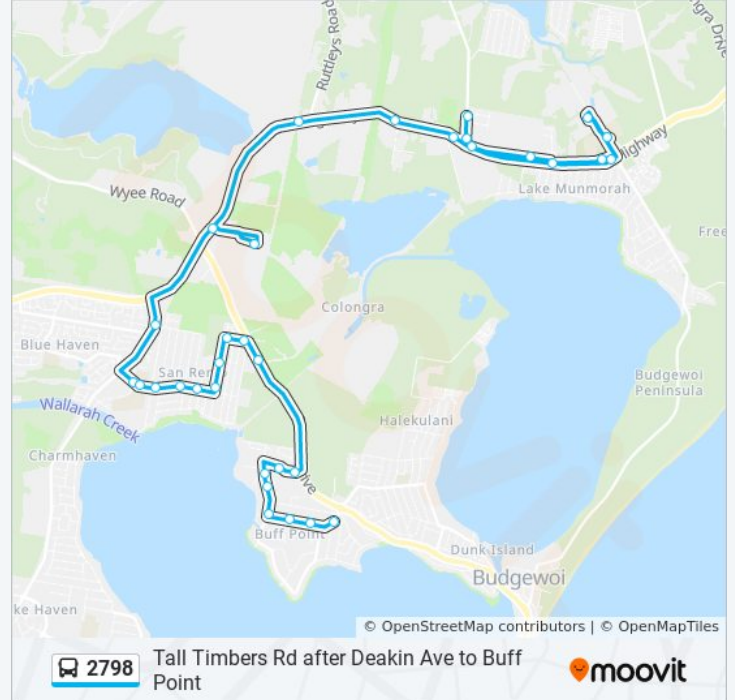

 2798

Tall Timbers Rd after Deakin Ave to Buff Point

Get The App

The 2798 bus line Tall Timbers Rd after Deakin Ave to Buff Point has one route. For regular weekdays, their operation hours are:

(1) Buff Point: 14:31

Use the Moovit App to find the closest 2798 bus station near you and find out when is the next 2798 bus arriving.

Direction: Buff Point

33 stops

[VIEW LINE SCHEDULE](#)

- Tall Timbers Rd after Deakin Ave
- Lake Munmorah Shopping Centre, Tall Timbers Rd
- Lake Munmorah Shopping Centre, Pacific Hwy
- Pacific Hwy opp Munmorah United Bowling Club
- Lake Muunmorah Public School, Pacific Hwy
- St Brigid's Catholic College, Carters Rd
- St Brendans Catholic Primary School, Carters Rd
- Pacific hwy opp Lake Munmorah Public School
- Pacific Hwy at Boronia Rd
- Pacific Hwy before Saliena Ave
- Pacific Hwy after Basford Rd
- Pacific Hwy opp Ruttleys Rd
- Barton Rd at Denman Rd
- Pacific Hwy opp Doyalson Ambulance Station
- Pacific Hwy opp Roper Rd
- Northlakes Public School, Goorama Ave
- Northlakes Public School, Goorama Ave
- Goorama Ave after Emu Dr
- Goorama Ave at Katoomba Ave
- Goorama Ave at McCrea Bvd
- Richardson Rd after Goorama Ave

Direction: Buff Point

Stops: 33

Trip Duration: 41 min

Line Summary:

Richardson Rd at Eyre Cres

Wills Rd opp Richardson Rd

Wills Rd at Scenic Dr

Colongra Power Station, Scenic Dr

Budgewoi Soccer Club, Girraween St

Girraween St opp Karwin Cl

Buff Point Ave opp Kowandi Cl

Buff Point Ave opp Tari Pl

Buff Point Ave at Narambi Rd

Narambi Rd opp Lorne St

Narambi Rd opp Cox Cl

Narambi Rd opp Nacooma Rd