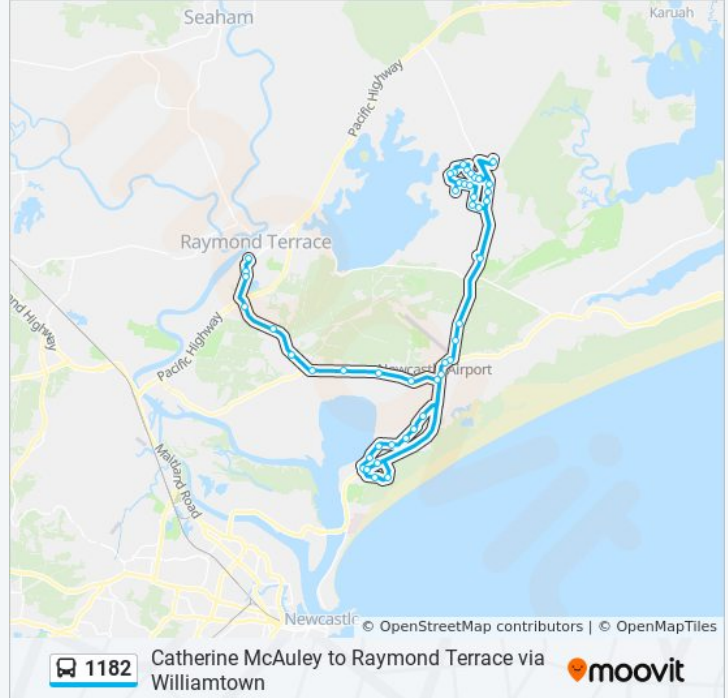

Gate

Nelson Bay Rd opp Medowie Rd

Nelson Bay Rd opp Slades Rd

Nelson Bay Rd before Lavis Lane

Fullerton Cove Rd opp 425

Fullerton Cove Rd after George St

Fullerton Cove Rd after Coxs Lane

220 Fullerton Cove Rd

Fullerton Cove Rd opp 145

Stanley Park, Fullerton Cove Rd

Fullerton Cove Rd opp The Cove Dr

Seaside Bvd before Ironbark Dr

Banksia Park, Seaside Bvd

Nelson Bay Rd before Seaside Bvd

Nelson Bay Rd after Fullerton Cove Rd

Cabbage Tree Rd opp St Saviour's Anglican Church

Windjana Park, Cabbage Tree Rd

Cabbage Tree Rd opp 306

Cabbage Tree Rd before Barrie Cl

Cabbage Tree Rd opp Masonite Rd

Masonite Rd opp 90

187 Masonite Rd

Masonite Rd before Archibald Pl

Adelaide St at Kent St

Bettles Park, Adelaide St

Raymond Terrace Shopping Centre, Sturgeon St

1182 bus time schedules and route maps are available in an offline PDF at moovitapp.com. Use the [Moovit App](#) to see live bus times, train schedule or subway schedule, and step-by-step directions for all public transit in Sydney.

[About Moovit](#) • [MaaS Solutions](#) • [Supported Countries](#) • [Mooviter Community](#)

© 2024 Moovit - All Rights Reserved

Check Live Arrival Times