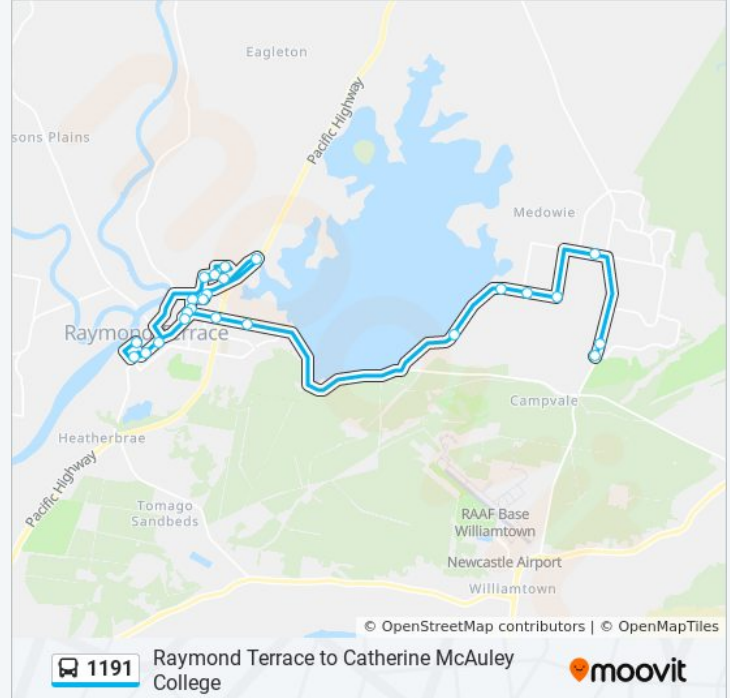

Use the Moovit App to find the closest 1191 bus station near you and find out when is the next 1191 bus arriving.

Direction: Catherine Mcauley College, Stand B

24 stops

[VIEW LINE SCHEDULE](#)

Raymond Terrace Market Place, Port Stephens St

Alton Rd before Rees James Rd

Rees James Rd after Alton Rd

Rees James Rd opp Harold Rd (Hail & Ride)

Bellevue St after Rees James Rd

Howell Cct after Loftus Pl (Hail & Ride)

Dawson Rd opp Holwell Cct

Beaton Ave at Dawson Rd

Direction: Catherine Mcauley College, Stand B

Stops: 24

Trip Duration: 42 min

Line Summary:

Ferodale Rd before Peppertree Rd

Medowie Rd opp Blueberry Rd

Catherine McAuley College, Bus Stop B

1191 bus time schedules and route maps are available in an offline PDF at moovitapp.com. Use the [Moovit App](#) to see live bus times, train schedule or subway schedule, and step-by-step directions for all public transit in Sydney.