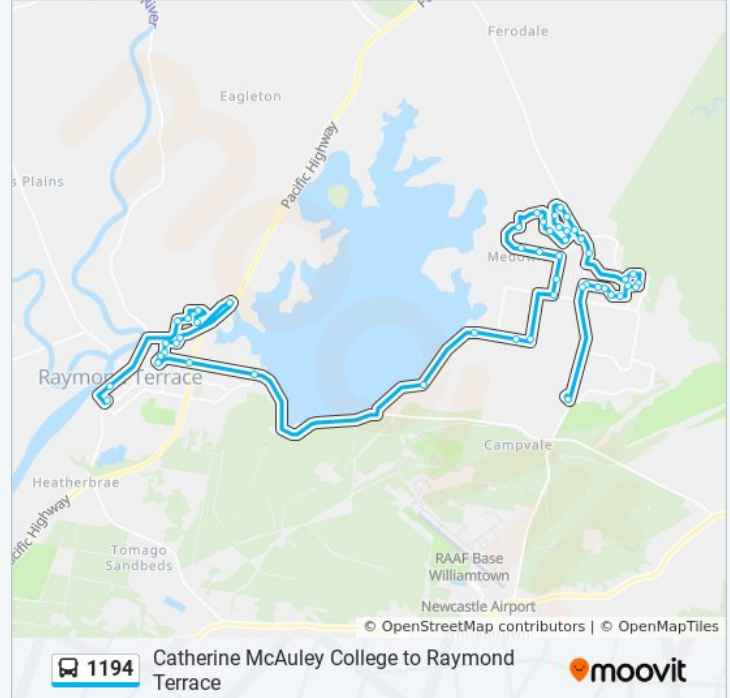

Ryan Rd at Court Rd

Ryan Rd before Kula Rd

Abercrombie Rd after Ryan Rd

Kula Rd opp Evans Rd

Kula Rd opp Waropara Rd

Kula Rd before Court Rd

Kula Rd at Kirrang Dr

Kirrang Dr at Wilga Rd

Kirrang Dr at Ferodale Rd

Abundance Rd opp Uniting Church Medowie

Lisadell Rd after Abundance Rd

Grahamstown Rd after Kedahla Cl

Grahamstown Rd at Wade Cl

Richardson Rd after Pacific Hwy

Tregenna St after Adelaide St

Alton Rd at Pennington St

Alton Rd opp Artell Cl

Alton Rd at Meehan Rd

Alton Rd before Rees James Rd

Rees James Rd after Alton Rd

Rees James Rd opp Harold Rd (Hail & Ride)

Bellevue St after Rees James Rd

Howell Cct after Loftus Pl (Hail & Ride)

Dawson Rd opp Holwell Cct

Beaton Ave at Dawson Rd

Raymond Terrace Market Place, Port Stephens St

Raymond Terrace Shopping Centre, Sturgeon St

1194 bus time schedules and route maps are available in an offline PDF at moovitapp.com. Use the [Moovit App](#) to see live bus times, train schedule or subway schedule, and step-by-step directions for all public transit in Sydney.

[About Moovit](#) • [MaaS Solutions](#) • [Supported Countries](#) • [Mooviter Community](#)

© 2024 Moovit - All Rights Reserved

Check Live Arrival Times