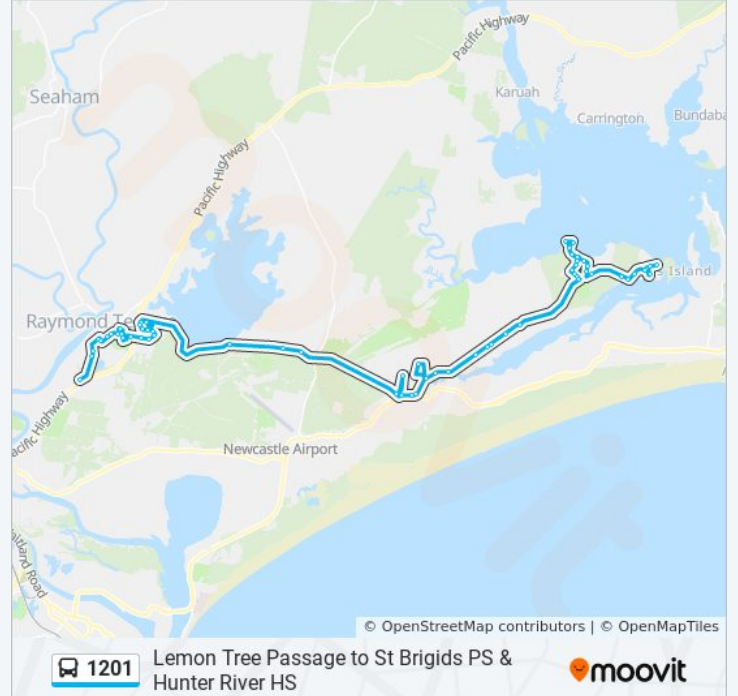

(1) Hunter River HS: 07:35

Use the Moovit App to find the closest 1201 bus station near you and find out when is the next 1201 bus arriving.

Direction: Hunter River HS

67 stops

[VIEW LINE SCHEDULE](#)

- Meredith Ave at Cook Pde
- Meredith Ave before Johnson Pde
- Gould Dr opp Club Lemon Tree
- Elaine Ave opp Kenneth Pde
- Kenneth Pde opp Club Lemon Tree
- Lemon Tree Passage Rd after Blanch St
- Lemon Tree Passage Rd after Crawley Ave
- Lemon Tree Passage Rd at Oyster Farm Rd
- Tilligerry RSL Club, Lemon Tree Passage Rd
- President Wilson Walk opp Tilligerry Shopping Plaza
- President Wilson Walk before Rigney Rd
- Diggers Dr before King Albert Ave
- Peace Pde at President Poincare Pde
- Tanilba Ave after Peace Pde
- Tanilba Ave opp Swan St
- Admiralty Ave at Caswell Cres
- Caswell Cres at Admiralty Ave
- Swan Park, Tanilba Ave
- Tanilba Ave before Peace Pde
- Peace Pde opp President Poincare Pde
- President Poincare Pde at King Albert Ave

Lemon Tree Passage Rd opp Michael Dr

Francene Ave at Tonia Ave

Lemon Tree Passage Rd before Nelson Bay Rd

Nelson Bay Rd after Oakvale Dr

Nelson Bay Rd opp Salt Ash Ave

Hideaway Dr before Shady Ave

Richarson Rd after Nelson Bay Rd

Richardson Rd opp 995

957 Richardson Rd

Richardson Rd opp Grahamstown Rd

Benjamin Lee Dr after Moxey Cl

Benjamin Lee Dr opp Gale Cct

Benjamin Lee Dr opp Robert Campbell Dr

Benjamin Lee Dr at Chifley Dr

Chifley Dr at Bilmark Dr

Benjamin Lee Dr before Mount Hall Rd

Mount Hall Rd opp Dunn Pl

Mount Hall Rd opp Oldfield Cl

Mount Hall Rd opp Irrawang High School

Mount Hall Rd after Rosemount Dr

Links Dr before Sabre Ave (Hail & Ride)

Mount Hall Rd at Muree St