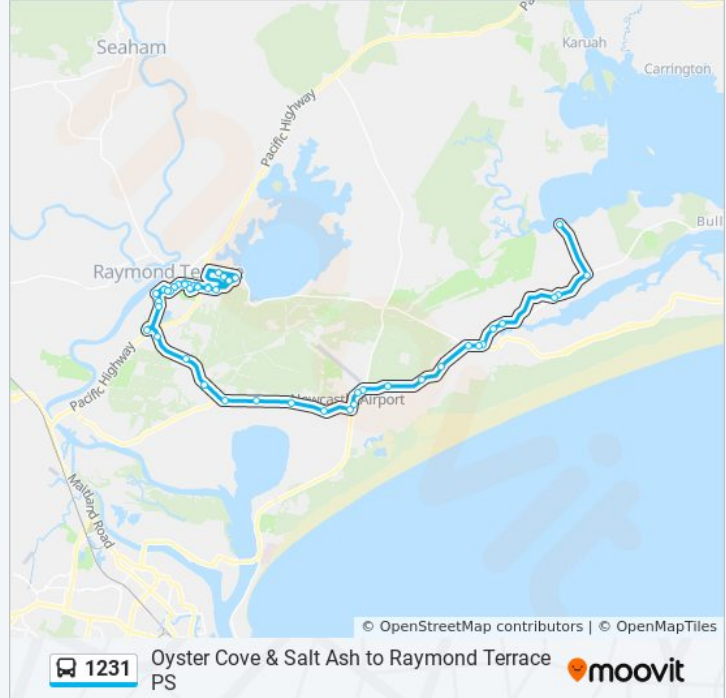

1231 bus Info

Direction: Raymond Terrace PS

Stops: 50

Trip Duration: 75 min

Line Summary:

187 Masonite Rd

Masonite Rd before Archibald Pl

Hunter River High School, Elkin Ave

Grahamstown Public School, Hastings Dr

Benjamin Lee Dr at Eskdale Dr

Mount Hall Rd opp Oldfield Cl

Mount Hall Rd opp Irrawang High School

Mount Hall Rd after Rosemount Dr

Links Dr before Sabre Ave (Hail & Ride)

Mount Hall Rd at Muree St

Mount Hall Rd opp Cambridge Ave

Irrawang St before Smiths Lane

Boomerang Park, Irrawang St

William St opp St Brigid's Primary School

Raymond Terrace Primary School, Sturgeon St

1231 bus time schedules and route maps are available in an offline PDF at moovitapp.com. Use the [Moovit App](#) to see live bus times, train schedule or subway schedule, and step-by-step directions for all public transit in Sydney.