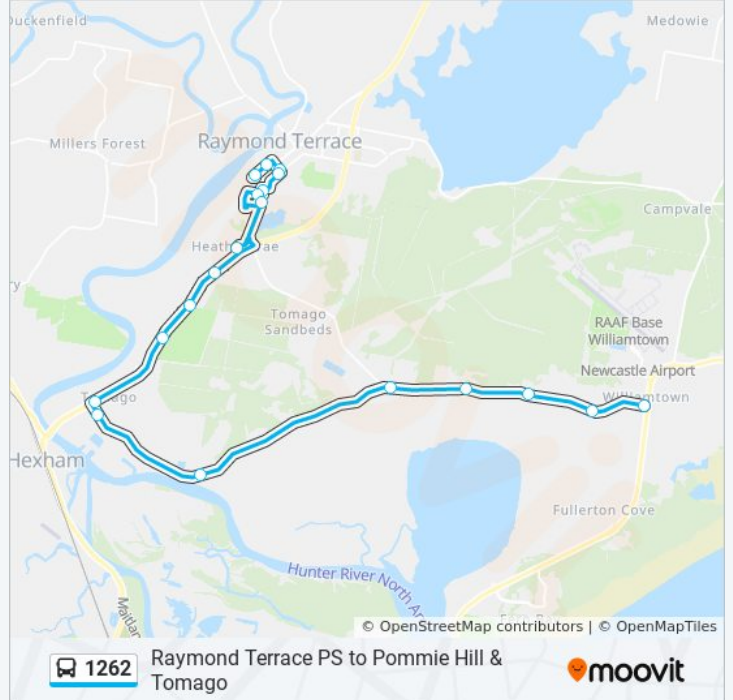

The 1262 bus line Raymond Terrace PS to Pommie Hill & Tomago has one route. For regular weekdays, their operation hours are:

(1) Williamtown: 15:10

Use the Moovit App to find the closest 1262 bus station near you and find out when is the next 1262 bus arriving.

Direction: Williamtown

18 stops

[VIEW LINE SCHEDULE](#)

- Raymond Terrace Primary School, Sturgeon St
- Raymond Terrace Shopping Centre, Sturgeon St
- St Brigid's Parish School, William St
- Raymond Terrace Community Hall, Irrawang St
- Adelaide St opp Bettles Park
- Wahroonga St opp Murulla Cres
- Adelaide St opp Kent St
- Hunter River High School, Elkin Ave
- Pacific Hwy opp Kingston Pde
- Hunter Region Botanic Gardens, Pacific Hwy
- Pacific Hwy before Tomago Rd
- Tomago Rd opp Tomago Village Van Park
- Tomago Rd at McIntyre Rd
- Cabbage Tree Rd after Masonite Rd
- Cabbage Tree Rd after Barrie Cl
- 306 Cabbage Tree Rd
- Cabbage Tree Rd opp Windjana Park
- St Saviour's Anglican Church, Cabbage Tree Rd

1262 bus Time Schedule

Williamtown Route Timetable:

Sunday	Not Operational
Monday	15:10
Tuesday	15:10
Wednesday	Not Operational
Thursday	Not Operational
Friday	Not Operational
Saturday	Not Operational

1262 bus Info

Direction: Williamtown

Stops: 18

Trip Duration: 43 min

Line Summary:

1262 bus time schedules and route maps are available in an offline PDF at moovitapp.com. Use the [Moovit App](#) to see live bus times, train schedule or subway schedule, and step-by-step directions for all public transit in Sydney.