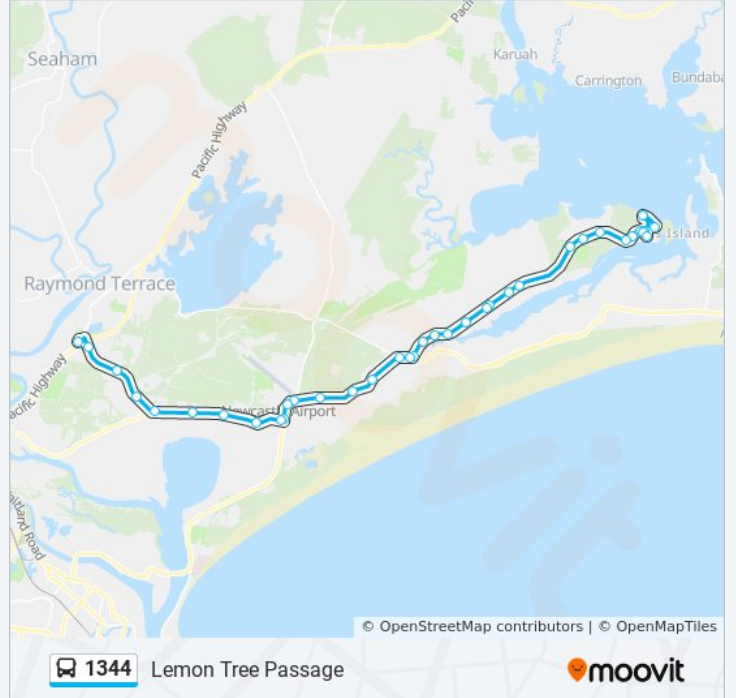

Direction: Lemon Tree Passage

37 stops

[VIEW LINE SCHEDULE](#)

- Hunter River High School, Elkin Ave
- Masonite Rd opp Archibald Pl
- 187 Masonite Rd
- 90 Masonite Rd
- Cabbage Tree Rd after Masonite Rd
- Cabbage Tree Rd after Barrie Cl
- 306 Cabbage Tree Rd
- Cabbage Tree Rd opp Windjana Park
- St Saviour's Anglican Church, Cabbage Tree Rd
- Nelson Bay Rd after Cabbage Tree Rd
- Nelson Bay Rd before Slades Rd
- Nelson Bay Rd before Medowie Rd
- Banksia Grove Village, Nelson Bay Rd
- Nelson Bay Rd before Sansom Rd
- Nelson Bay Rd after Sansom Rd
- Nelson Bay Rd after Richardson Rd
- Church of Christ, Nelson Bay Rd
- Lemon Tree Passage Rd after Nelson Bay Rd
- Lemon Tree Passage Rd at Michael Dr
- 157 Lemon Tree Passage Rd
- Lemon Tree Passage Rd at Rookes Rd
- 333 Lemon Tree Passage Rd

1344 bus Time Schedule

Lemon Tree Passage Route Timetable:

Sunday	Not Operational
Monday	15:30
Tuesday	15:30
Wednesday	15:30
Thursday	15:30
Friday	15:30
Saturday	Not Operational

1344 bus Info

Direction: Lemon Tree Passage

Stops: 37

Trip Duration: 40 min

Line Summary:

Lemon Tree Passage Rd after Rookes Rd
Lemon Tree Passage Rd opp Brownes Rd
Lemon Tree Passage Rd opp Brownes Rd
Lemon Tree Passage Rd after Oyster Cove Rd
Taniba Bay Golf Club, Lemon Tree Passage Rd
Lemon Tree Passage Rd opp President Wilson Walk
Lemon Tree Passage Rd at Fairlands Rd
Lemon Tree Passage Rd opp Crawley Ave
Lemon Tree Passage Rd opp Blanch St
Meredith Ave opp Kenneth Pde
Club Lemon Tree, Kenneth Pde
Elaine Ave at Kenneth Pde
Club Lemon Tree, Gould Dr
Morton Ave opp Cook Pde
Meredith Ave at Cook Pde