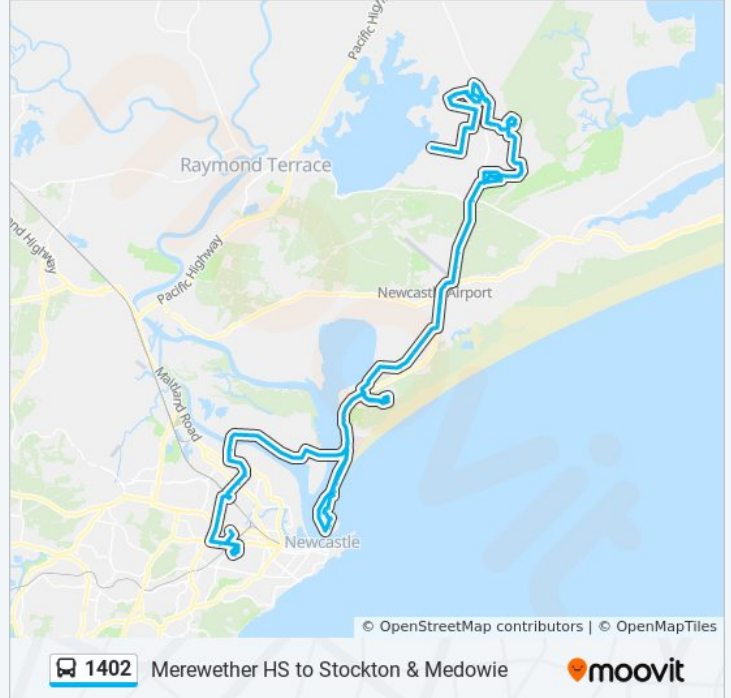

Direction: Medowie

104 stops

[VIEW LINE SCHEDULE](#)

- Broadmeadow Rd at Jackson St
- Merewether High School, Pokolbin St
- Hunter School Of The Performing Arts, Lambton Rd
- Turton Rd at Young Rd
- Turton Rd at Kahibah Rd
- Turton Rd at Tinonee Rd
- Turton Rd opp Callaghan College
- Hanbury St opp Sunderland St
- Hanbury St opp St Johns Presbyterian Church
- Mayfield Library, Hanbury St
- Vine St opp Wye St
- Vine St before Industrial Dr
- Industrial Dr before Woodstock St
- Shell Beach Park, Tourle St
- Tourle St before Tourle St Bridge
- Fullerton St at Meredith St
- Griffith Ave at Fullerton St
- Dunbar St at Booth St
- Dunbar St at Stone St
- Douglas St at Flint St
- Douglas St at Cardigan St

Direction: Medowie

Stops: 104

Trip Duration: 119 min

Line Summary:

Hereford St at Douglas St
Roxburgh St at Hereford St
Roxburgh St at Monmouth St
Douglas St opp Stockton RSL Club
Clyde St at Mitchell St
Mitchell St at King St
Mitchell St at Queen St
Fullerton St at Hunter St
Fullerton St opp Booth St
Fullerton St opp Meredith St
Nelson Bay Rd opp Stockton Cemetery
Nelson Bay Rd opp Taylor Rd
1041 Nelson Bay Rd
1073 Nelson Bay Rd
Nelson Bay Rd at Sunrise Pde
Nelson Bay Rd opp Bayway Village
Seaside Bvd before Ironbark Dr
Banksia Park, Seaside Bvd
Fullerton Cove Rd opp Stanley Park
145 Fullerton Cove Rd
Fullerton Cove Rd opp 260
Fullerton Cove Rd opp Coxs Lane
Fullerton Cove Rd opp George St
425 Fullerton Cove Rd
Fullerton Cove Rd before Nelson Bay Rd
Nelson Bay Rd at Fullerton Cove Rd
Nelson Bay Rd after Cabbage Tree Rd
Nelson Bay Rd before Slades Rd
Nelson Bay Rd before Medowie Rd
RAAF Base South Gate, Medowie Rd
RAAF Base North Gate, Medowie Rd
Medowie Rd after Richardson Rd
South St before Sylvan Ave

Lakewood Dr at Sunningdale Cct

Sylvan Ave opp Eagle Cl

45 Sylvan Ave

Sylvan Ave before South St

South St at Potoroo Bvd

South St opp Koala Cl

James Rd opp Boyd Bvd

66 James Rd