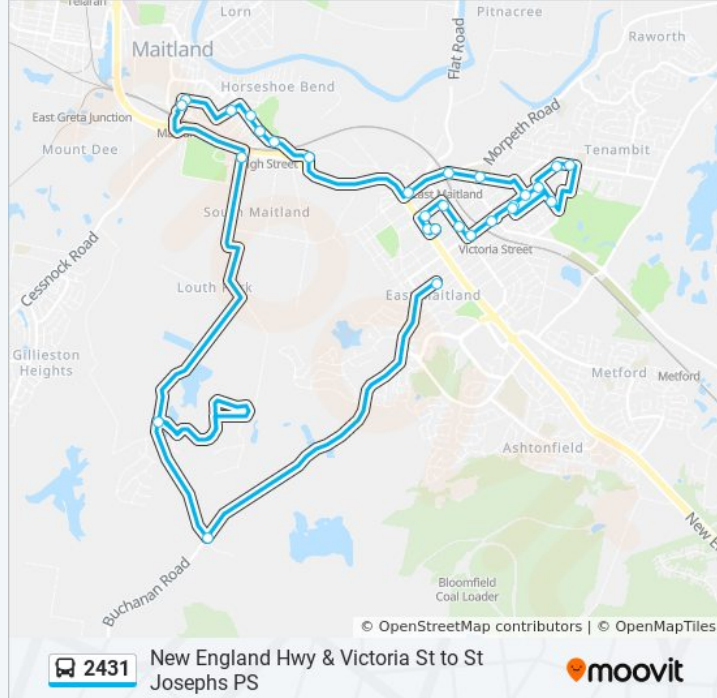

## New England Hwy & Victoria St to St Josephs PS

Get The App

The 2431 bus line New England Hwy & Victoria St to St Josephs PS has one route. For regular weekdays, their operation hours are:

(1) St Josephs PS: 07:56

### Direction: St Josephs PS

28 stops

[VIEW LINE SCHEDULE](#)

- East Maitland Tennis Courts, Victoria St
- Mount Vincent Rd opp Louth Park Rd (Hail & Ride)
- Louth Park Rd opp Reflection Dr
- Louth Park Rd at Cross St
- Church St after Steam St
- Maitland Public School, Olive St
- St John the Baptist Primary School, Victoria St
- Maitland Regional Art Gallery, High St
- High St opp Ward St
- High St opp Sparke St
- High St opp Maitland Visitor Information Centre
- Melbourne St at Tyrell St
- Melbourne St opp East Maitland Station
- Maitland Grossmann High School, Cumberland St
- Hodge St at High St
- Maitland High School, Hunter St
- View St at Maize St
- Maize St opp Sinclair St
- Hinder St at Victoria St (Hail & Ride)
- High St after Hinder St
- Maitland High School, High St

### 2431 bus Info

**Direction:** St Josephs PS

**Stops:** 28

**Trip Duration:** 56 min

**Line Summary:**

High St after Lindesay St

High St at Lawes St

Lawes St after George St

Lawes St before William St

East Maitland Public School, William St

New England Hwy before King St

St Joseph's Primary School, King St

2431 bus time schedules and route maps are available in an offline PDF at [moovitapp.com](https://moovitapp.com). Use the [Moovit App](#) to see live bus times, train schedule or subway schedule, and step-by-step directions for all public transit in Sydney.