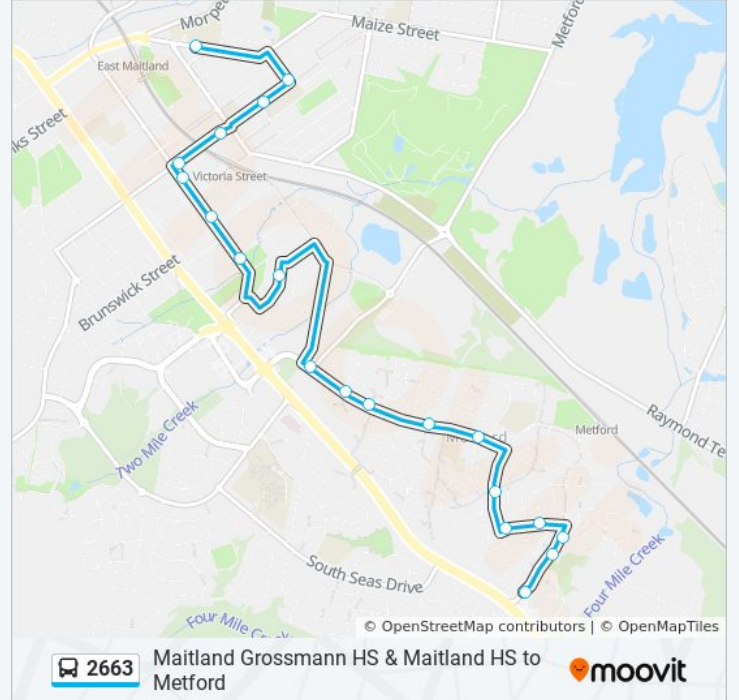

Bruce St after Bray St

State Emergency Service, Chelmsford Dr (Hail & Ride)

Chelmsford Dr at Tennyson St

Chelmsford Dr opp Early Learning Centre

Chelmsford Dr opp Maitland Christian School

Chelmsford Dr opp Grevillea Dr

Schanck Dr opp Willow Dr

Lowes St opp Metford Community Hall

Lowes St opp McLeod Ave

Ferraby Dr after Streeton Dr

2663 bus Time Schedule

Metford TAFE Route Timetable:

Sunday	Not Operational
Monday	16:06
Tuesday	16:06
Wednesday	16:06
Thursday	16:06
Friday	Not Operational
Saturday	Not Operational

2663 bus Info

Direction: Metford TAFE

Stops: 20

Trip Duration: 13 min

Line Summary:

Ferraby Dr opp 32

TAFE Maitland, Ferraby Dr

2663 bus time schedules and route maps are available in an offline PDF at moovitapp.com. Use the Moovit App to see live bus times, train schedule or subway schedule, and step-by-step directions for all public transit in Sydney.

© 2024 Moovit - All Rights Reserved