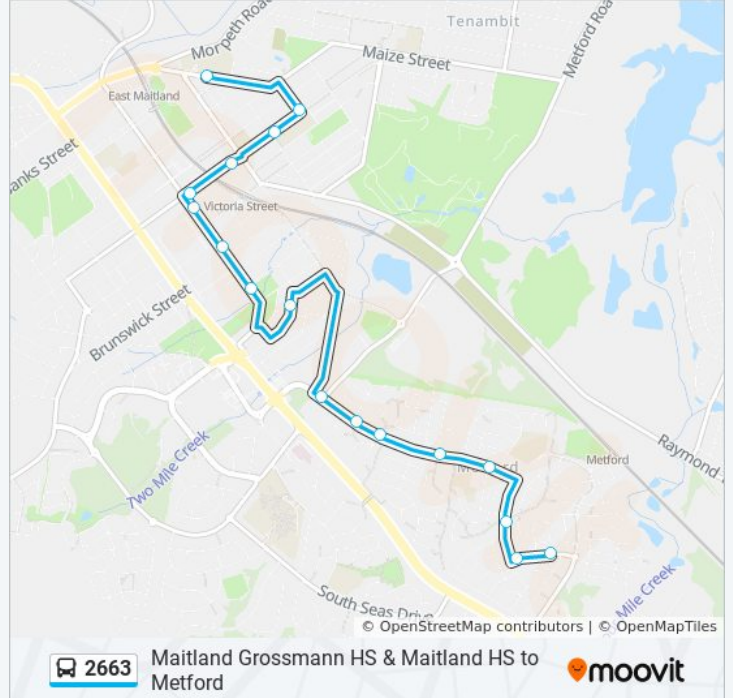

Use the Moovit App to find the closest 2663 bus station near you and find out when is the next 2663 bus arriving.

Direction: Metford

17 stops

[VIEW LINE SCHEDULE](#)

- Maitland Grossmann High School, Cumberland St
- Hodge St at High St
- Maitland High School, High St
- High St after Lindesay St
- High St at Lawes St
- Lawes St after Myra St
- Lawes St opp Cooney Park
- Lawes St at Alliance St
- Bruce St after Bray St
- State Emergency Service, Chelmsford Dr (Hail & Ride)
- Chelmsford Dr at Tennyson St
- Chelmsford Dr opp Early Learning Centre
- Chelmsford Dr opp Maitland Christian School
- Chemsford Dr opp Grevillea Dr
- Schanck Dr opp Willow Dr
- Lowe St opp Metford Community Hall
- Lowe St opp McLeod Ave

2663 bus Info

Direction: Metford

Stops: 17

Trip Duration: 13 min

Line Summary:

Direction: Metford TAFE

20 stops

[VIEW LINE SCHEDULE](#)

Bruce St after Bray St

State Emergency Service, Chelmsford Dr (Hail & Ride)

Chelmsford Dr at Tennyson St

Chelmsford Dr opp Early Learning Centre

Chelmsford Dr opp Maitland Christian School

Chelmsford Dr opp Grevillea Dr