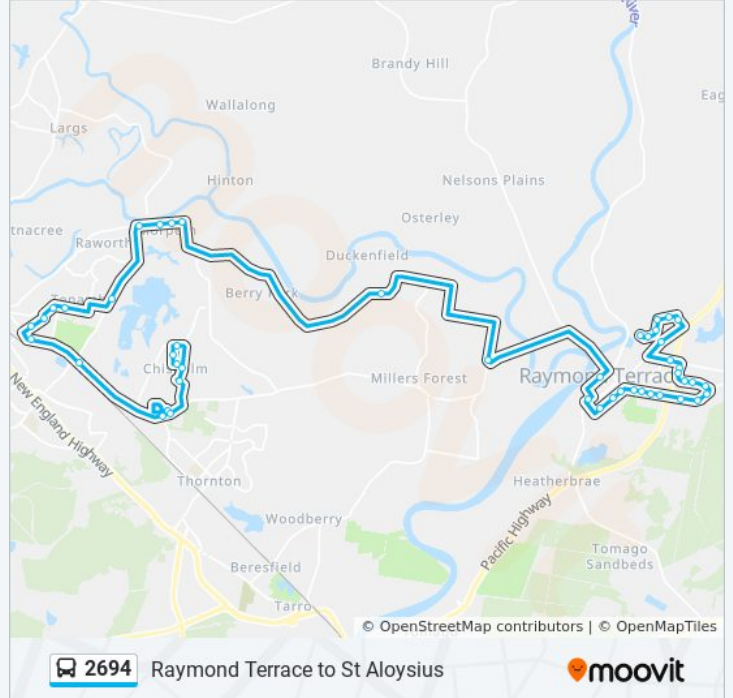

Direction: St Aloysius

46 stops

[VIEW LINE SCHEDULE](#)

- Beaton Ave opp Kanwary Cl
- Beaton Ave at Talavera Cl
- Beaton Ave at Dalyell Way
- Beaton Ave at Dawson Rd
- Dawson Rd at Holwell Cct
- Bellevue St after Dawson Rd
- Adelaide St at Dresden Pl
- Richardson Rd before Pacific Hwy
- Benjamin Lee Dr after Moxey Cl
- Benjamin Lee Dr opp Gale Cct
- Benjamin Lee Dr opp Robert Campbell Dr
- Benjamin Lee Dr at Chifley Dr
- Benjamin Lee Dr before Mount Hall Rd
- Mount Hall Rd opp Dunn Pl
- Mount Hall Rd opp Oldfield Cl
- Mount Hall Rd opp Irrawang High School
- Mount Hall Rd after Rosemount Dr
- Mount Hall Rd opp Banks St
- Mount Hall Rd at Muree St
- Mount Hall Rd opp Cambridge Ave
- Irrawang St before Smiths Lane
- Boomerang Park, Irrawang St

2694 bus Time Schedule

St Aloysius Route Timetable:

Sunday	Not Operational
Monday	07:10
Tuesday	07:10
Wednesday	07:10
Thursday	07:10
Friday	07:10
Saturday	Not Operational

2694 bus Info

Direction: St Aloysius

Stops: 46

Trip Duration: 65 min

Line Summary:

Raymond Terrace Community Hall, Irrawang St
Raymond Terrace Shopping Centre, Sturgeon St
Port Stephens St at Kangaroo St
Prices Rd after Raymond Terrace Rd (Hail & Ride)
594 Duckenfield Rd
Swan St after Edward St
Swan St at George St
Swan St at Robert St
Swan St at Green St
Metford Rd opp Robert St
Maize St opp Tenambit Public School
View St after Maize St
High St after Hinder St
Maitland High School, High St
Raymond Terrace Rd opp Victoria St
East Maitland War Cemetery, Raymond Terrace Rd
Raymond Terrace Rd opp Haussman Dr
Forest Dr before Grey Gum Cres
Forest Dr at Raymond Terrace Rd
Settlers Bvd before Duskdarter St
Settlers Bvd before Tigerhawk Dr
Dragonfly Dr after Settlers Bvd
St Bede's High School, Heritage Dr
St Aloysius Primary School, Tigerhawk Dr