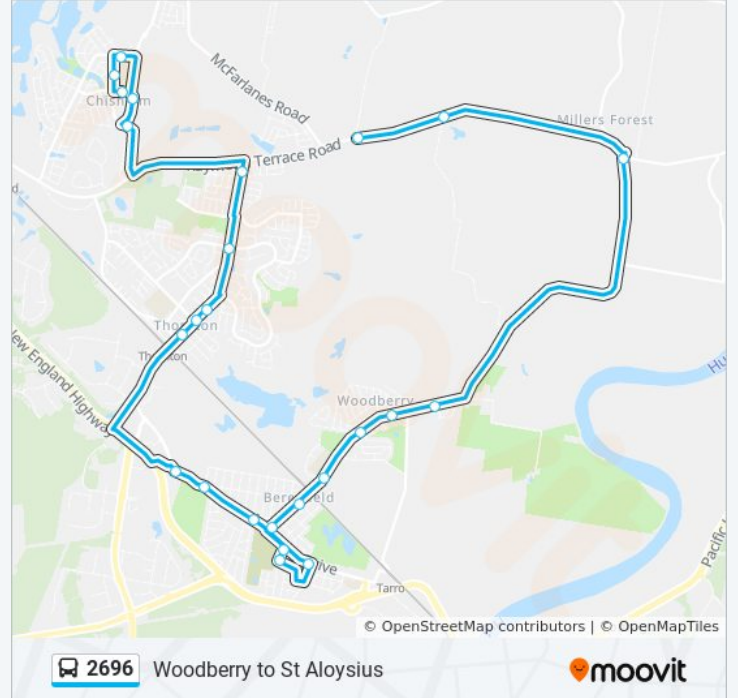

Settlers Bvd before Tigerhawk Dr

Dragonfly Dr after Settlers Bvd

St Bede's High School, Heritage Dr

St Aloysius Primary School, Tigerhawk Dr

2696 bus time schedules and route maps are available in an offline PDF at moovitapp.com. Use the Moovit App to see live bus times, train schedule or subway schedule, and step-by-step directions for all public transit in Sydney.

© 2024 Moovit - All Rights Reserved