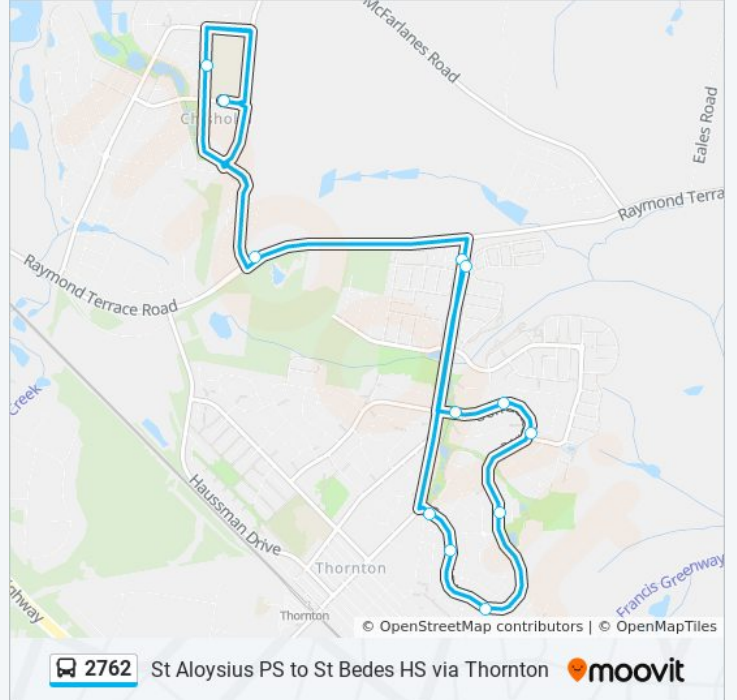

Use the Moovit App to find the closest 2762 bus station near you and find out when is the next 2762 bus arriving.

**Direction: St Bedes HS, Heritage Dr**

11 stops

[VIEW LINE SCHEDULE](#)

St Aloysius Primary School, Tigerhawk Dr

St Bede's High School, Heritage Dr

Somerset Dr after Government Rd

Somerset Dr after Benwerrin Ave

Somerset Dr at Avondale Dr

Somerset Dr after Featherwood Pl

Somerset Dr after Golden Wattle Cr

Somerset Dr at Rosewood Ave

Somerset Dr before Edwards Ave

Government Rd after Thorncliffe Ave

St Bede's High School, Heritage Dr

**2762 bus Time Schedule**

St Bedes HS, Heritage Dr Route Timetable:

Sunday	Not Operational
Monday	15:11
Tuesday	15:11
Wednesday	15:11
Thursday	15:11
Friday	15:11
Saturday	Not Operational

**2762 bus Info**

**Direction:** St Bedes HS, Heritage Dr

**Stops:** 11

**Trip Duration:** 28 min

**Line Summary:**

2762 bus time schedules and route maps are available in an offline PDF at [moovitapp.com](https://moovitapp.com). Use the Moovit App to see live bus times, train schedule or subway schedule, and step-by-step directions for all public transit in Sydney.