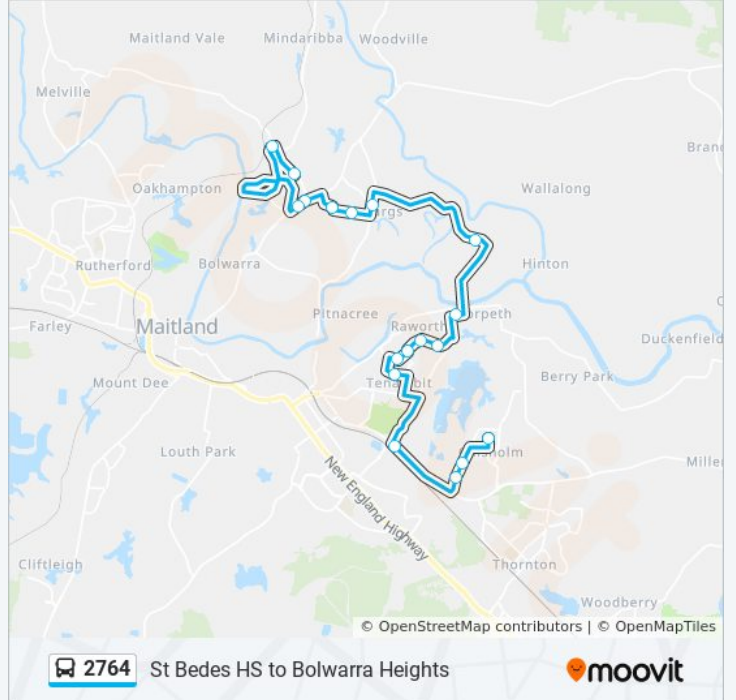

 2764

St Bedes HS to Bolwarra Heights

Get The App

The 2764 bus line St Bedes HS to Bolwarra Heights has one route. For regular weekdays, their operation hours are:

(1) Bolwarra Heights: 15:40

Use the Moovit App to find the closest 2764 bus station near you and find out when is the next 2764 bus arriving.

Direction: Bolwarra Heights

18 stops

[VIEW LINE SCHEDULE](#)

- St Bede's High School, Heritage Dr
- Harvest Bvd after Arrowtail St
- Harvest Blvd opp Chamomile St
- East Maitland War Cemetery, Raymond Terrace Rd
- Crawford Ave opp Way St
- Jenna Dr after Laurie Dr
- Canterbury Dr after Jenna Dr
- Canterbury Dr opp Norwich Ave
- Canterbury Dr before London Ave
- High St at Green St
- 205 Phoenix Park Rd
- High St opp Largs Ave
- Dalveen Rd opp Maple Rd
- Corina Ave after Dalveen Rd
- Paterson Rd before Tocal Rd
- Bolwarra Lookout, Paterson Rd
- Bolwarra Park Dr before Maitland Vale Rd (Hail & Ride)
- Tocal Rd before Hilldale Dr (Hail & Ride)

2764 bus Time Schedule

Bolwarra Heights Route Timetable:

Sunday	Not Operational
Monday	15:40
Tuesday	15:40
Wednesday	15:40
Thursday	15:40
Friday	15:40
Saturday	Not Operational

2764 bus Info

Direction: Bolwarra Heights

Stops: 18

Trip Duration: 38 min

Line Summary:

2764 bus time schedules and route maps are available in an offline PDF at moovitapp.com. Use the Moovit App to see live bus times, train schedule or subway schedule, and step-by-step directions for all public transit in Sydney.