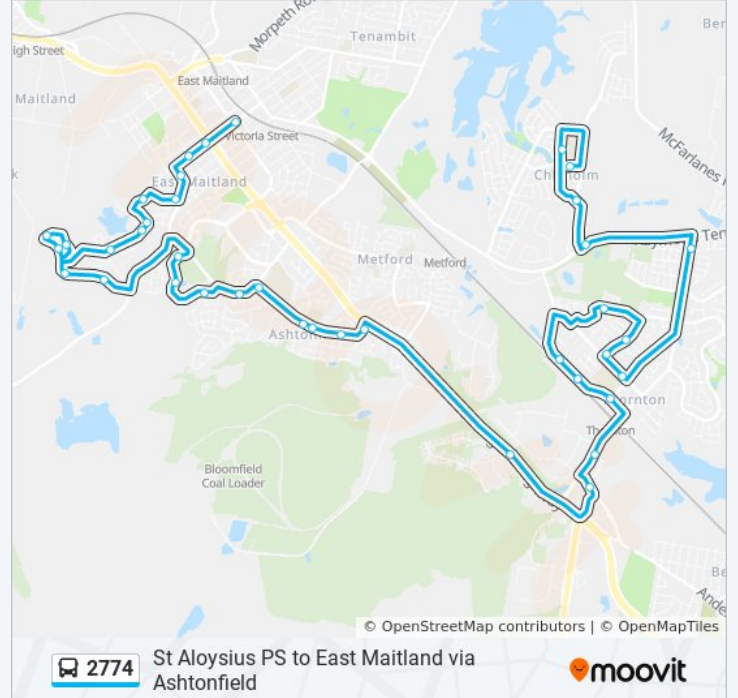

Use the Moovit App to find the closest 2774 bus station near you and find out when is the next 2774 bus arriving.

Direction: High St at Lawes St

47 stops

[VIEW LINE SCHEDULE](#)

- St Aloysius Primary School, Tigerhawk Dr
- St Bede's High School, Heritage Dr
- Settlers Bvd before Tau Way
- Raymond Terrace Rd opp Settlers Bvd
- Haussman Dr at Raymond Terrace Rd
- Taylor Ave at Sharp St
- Taylor Ave at Bunbury St
- Pat Hughes Community Hall, Taylor Ave
- Edwards Ave at Eurimbla St
- Edwards Ave at Singleton Ave
- Government Rd after Edwards Rd
- Government Rd at Thomas Coke Dr (Hail & Ride)
- Government Rd at Somerset Dr (Hail & Ride)
- Government Rd at Arnold Cres
- Thornton Public School, Taylor Ave
- Thomas Coke Dr opp Thornton Shopping Centre
- Thomas Coke Dr at Mumford Ave
- John Arthur Ave at Malthus Cl (Hail & Ride)
- Haussman Dr after Garnier Cl
- Haussman Dr after Tripp Cl
- Haussman Dr before Government Rd

Stops: 47

Trip Duration: 62 min

Line Summary:

Thornton Rd opp Huntingdale Dr

Glenwood Dr after Hartley Dr

New England Hwy before Avalon Dr

South Seas Dr after New England Hwy

South Seas Dr before Airlie St

Mingay Ave opp Hanson Cl

Maher Ave opp Rathluba Cres

Brisbane St before High St

High St at Rous St

High St before Newcastle St

High St at Lawes St

2774 bus time schedules and route maps are available in an offline PDF at moovitapp.com. Use the Moovit App to see live bus times, train schedule or subway schedule, and step-by-step directions for all public transit in Sydney.

© 2024 Moovit - All Rights Reserved