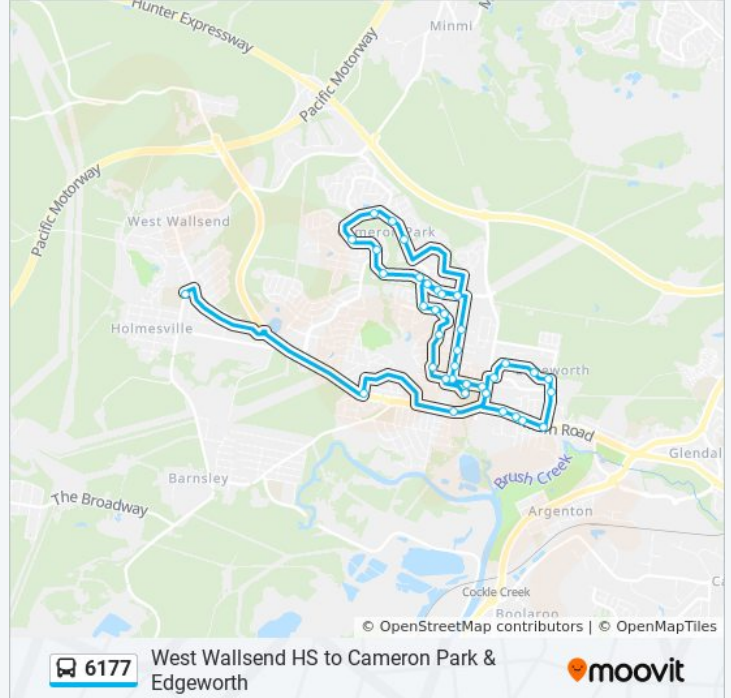

West Wallsend HS to Cameron Park & Edgeworth

Get The App

The 6177 line West Wallsend HS to Cameron Park & Edgeworth has one route. For regular weekdays, their operation hours are:

(1) Edgeworth: 14:45

Use the Moovit App to find the closest 6177 station near you and find out when is the next 6177 arriving.

Direction: Edgeworth

39 stops

[VIEW LINE SCHEDULE](#)

West Wallsend High School, Appletree Rd

Dunbar Rd at George Booth Dr

Main Rd opp Charles St

Edgeworth Public School, Minmi Rd

Oakville Rd opp Harris St

Hilldale Dr opp Springvale Cct

Oakville Rd opp Renfrew Cres

Oakville Rd opp Edgeworth Public School

Sedgewick Ave at Harper Ave

Harper Ave at Dunn Ave

Harper Ave opp Campana Ave

Harper Ave at Neilson St

Neilson St opp Sedgwick Ave

Main Rd at Nelson St

Main Rd before Thomas St

Main Rd after Thomas St

Main Rd before Callan St

Edgeworth Public School, Minmi Rd

Oakville Rd opp Harris St

Edgeworth PS

6177 time schedules and route maps are available in an offline PDF at moovitapp.com. Use the Moovit App to see live bus times, train schedule or subway schedule, and step-by-step directions for all public transit in Sydney.