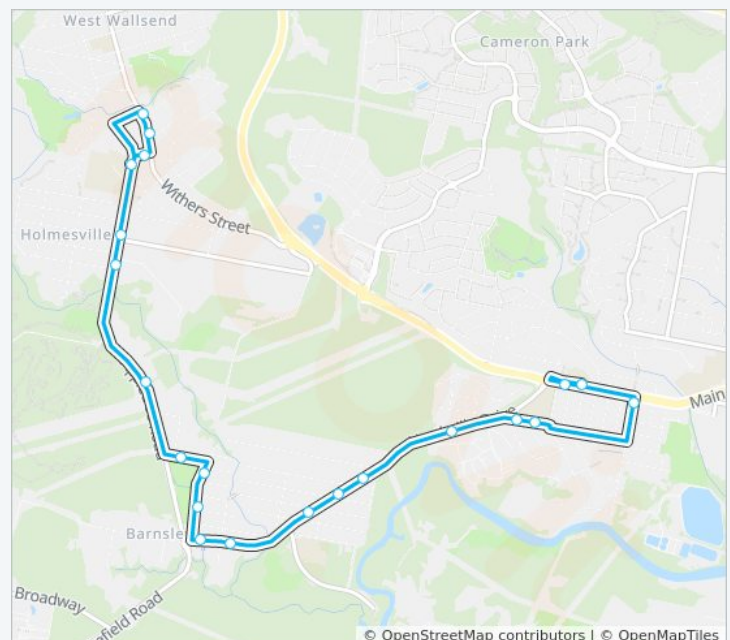

## West Wallsend HS to Barnsley & Edgeworth

Get The App

The 6181 line West Wallsend HS to Barnsley & Edgeworth has one route. For regular weekdays, their operation hours are:

(1) St Benedicts PS: 14:45

Use the Moovit App to find the closest 6181 station near you and find out when is the next 6181 arriving.

### Direction: St Benedicts PS

21 stops

[VIEW LINE SCHEDULE](#)

- West Wallsend High School, Appletree Rd
- Withers St at Edden St
- Withers St at Fegan St
- Appletree Rd after Withers St
- Appetree Rd opp St Helent St
- Appletree Rd opp William St
- Appletree Rd before Taylor Ave
- Johnson Ave opp Taylor Memorial Reserve
- Government Rd opp Taylor Memorial Reserve
- Government Rd at Prince St
- Northville Dr after Government Rd
- Northville Dr after Highcross St
- Northville Dr at Macquarie St
- Northville Dr after Thomas St
- Northville Dr after George St
- New Heights Christian Church, Northville Dr
- Crest Ave opp Aroona St
- Edgeworth Heights Public School, Crest Ave
- Garth St before Main Rd
- Main Rd after Nott St
- St Benedict's Primary School, Main Rd

### 6181 Time Schedule

St Benedicts PS Route Timetable:

Sunday	Not Operational
Monday	14:45
Tuesday	Not Operational
Wednesday	Not Operational
Thursday	Not Operational
Friday	Not Operational
Saturday	Not Operational

### 6181 Info

**Direction:** St Benedicts PS

**Stops:** 21

**Trip Duration:** 20 min

**Line Summary:**

6181 time schedules and route maps are available in an offline PDF at moovitapp.com. Use the [Moovit App](#) to see live bus times, train schedule or subway schedule, and step-by-step directions for all public transit in Sydney.