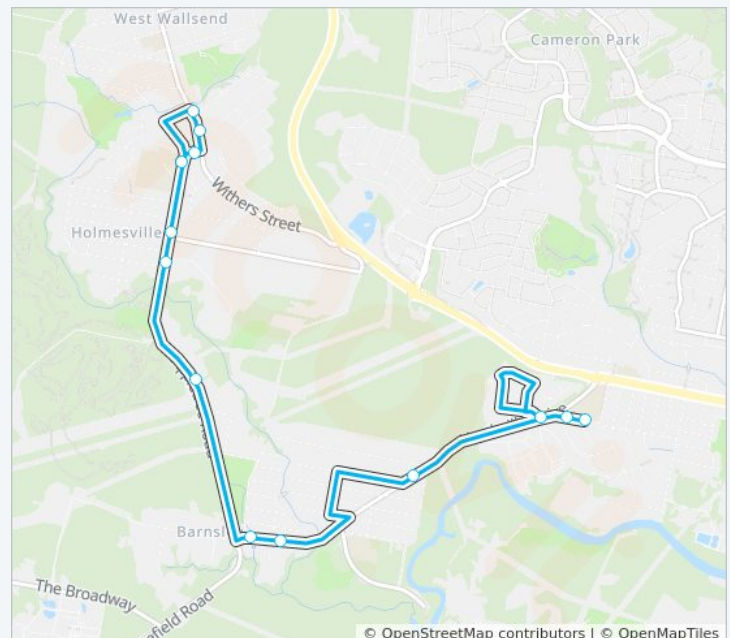

West Wallsend HS to Edgeworth

Get The App

The 6183 line West Wallsend HS to Edgeworth has one route. For regular weekdays, their operation hours are:

(1) Edgeworth Heights PS: 14:45

Use the Moovit App to find the closest 6183 station near you and find out when is the next 6183 arriving.

Direction: Edgeworth Heights PS

13 stops

[VIEW LINE SCHEDULE](#)

- West Wallsend High School, Appletree Rd
- Withers St at Edden St
- Withers St at Fegan St
- Appletree Rd after Withers St
- Appetree Rd opp St Helent St
- Appletree Rd opp William St
- Appletree Rd before Taylor Ave
- Northville Dr after Government Rd
- Northville Dr after Highcross St
- Northville Dr after George St
- Northville Dr opp Hawkins Masonic Village
- Crest Ave opp Aroona St
- Edgeworth Heights Public School, Crest Ave

6183 Time Schedule

Edgeworth Heights PS Route Timetable:

Sunday	Not Operational
Monday	14:45
Tuesday	Not Operational
Wednesday	Not Operational
Thursday	Not Operational
Friday	Not Operational
Saturday	Not Operational

6183 Info

Direction: Edgeworth Heights PS

Stops: 13

Trip Duration: 15 min

Line Summary:

6183 time schedules and route maps are available in an offline PDF at moovitapp.com. Use the [Moovit App](#) to see live bus times, train schedule or subway schedule, and step-by-step directions for all public transit in Sydney.