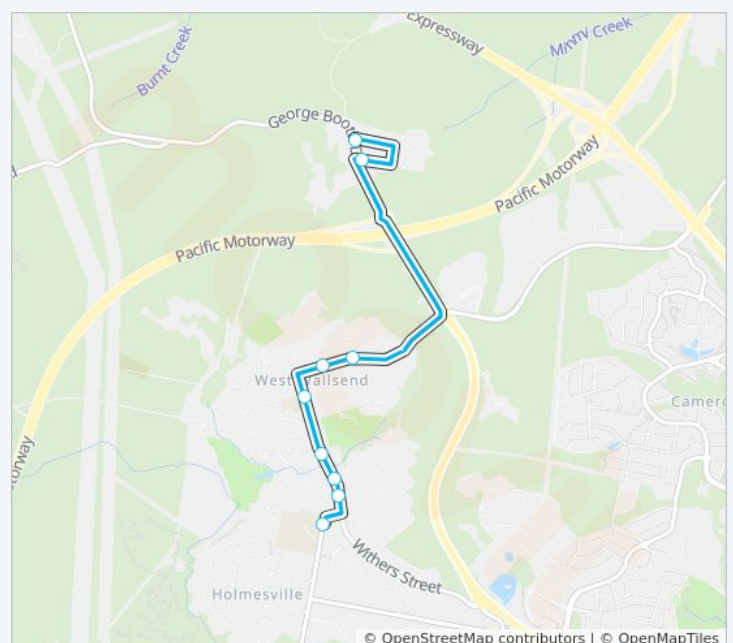

## West Wallsend HS to Seahampton

Get The App

The 6185 line West Wallsend HS to Seahampton has one route. For regular weekdays, their operation hours are:

(1) Seahampton: 14:45

Use the Moovit App to find the closest 6185 station near you and find out when is the next 6185 arriving.

### Direction: Seahampton

9 stops

[VIEW LINE SCHEDULE](#)

West Wallsend High School, Appletree Rd

Fegan St opp Withers St

Withers St opp Edden St

Withers St at Powell St

West Wallsend Public School, Withers St

Carrington St at Hyndes St

Carrington St at Brooks St

Fourth St after George Booth Dr

Fifth St at George Booth Dr

### 6185 Info

**Direction:** Seahampton

**Stops:** 9

**Trip Duration:** 10 min

**Line Summary:**

6185 time schedules and route maps are available in an offline PDF at moovitapp.com. Use the [Moovit App](#) to see live bus times, train schedule or subway schedule, and step-by-step directions for all public transit in Sydney.