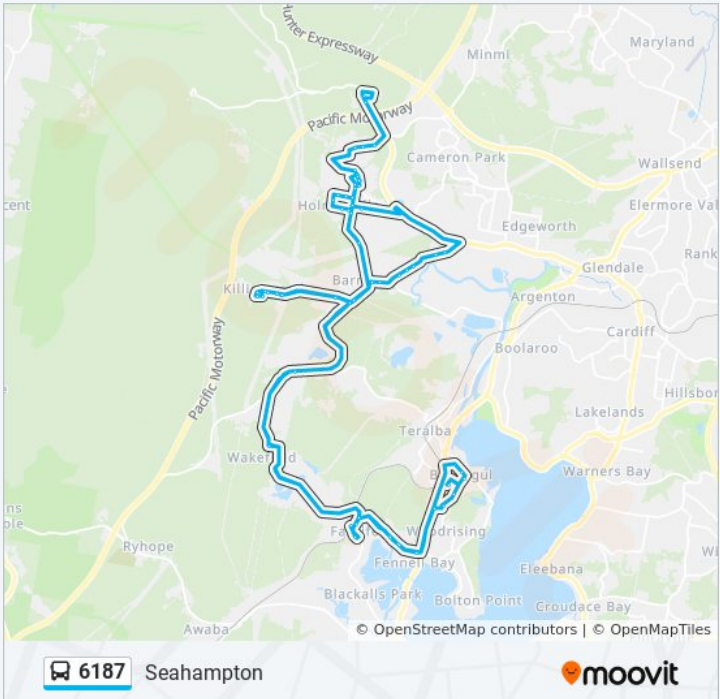

# Seahampton

Get The App

The 6187 line Seahampton has one route. For regular weekdays, their operation hours are:

(1) Seahampton: 15:00

Use the Moovit App to find the closest 6187 station near you and find out when is the next 6187 arriving.

**Direction: Seahampton**  
 72 stops  
[VIEW LINE SCHEDULE](#)

- Renwick St after Appletree Rd
- Withers St at Edden St
- Withers St at Fegan St
- Appletree Rd after Withers St
- Appetree Rd opp St Helent St
- Appletree Rd opp William St
- Appletree Rd before Taylor Ave
- Wakefield Rd opp The Broadway
- The Broadway at Wakefield Rd
- West Wallsend Colliery, The Broadway
- The Broadway after The Trongate
- The Broadway after Throckmorton St
- The Broadway opp Brooks St
- Stephenson St at Park St
- Park St at The Boulevard
- The Boulevard at The Broadway
- The Broadway before Brooks St
- The Broadway before Throckmorton St
- The Broadway before The Trongate
- Wakefield Rd at School Rd
- Fassifern Station, Tucker Cl
- Charlton Christian College, Fassifern Rd

**6187 Time Schedule**  
 Seahampton Route Timetable:

Sunday	Not Operational
Monday	14:45
Tuesday	15:00
Wednesday	15:00
Thursday	15:00
Friday	15:00
Saturday	Not Operational

**6187 Info**  
**Direction:** Seahampton  
**Stops:** 72  
**Trip Duration:** 70 min  
**Line Summary:**

Fassifern Rd after Wallsend Rd

Macquarie Rd at Brighton St

Macquarie Rd opp Brougham Ave

Macquarie Rd before Main Rd

Hayden Brook Rd after Vim Cl

Hayden Brook Rd after Merriwa St

St Pauls High School

Hayden Brook Rd at Ranclaud St