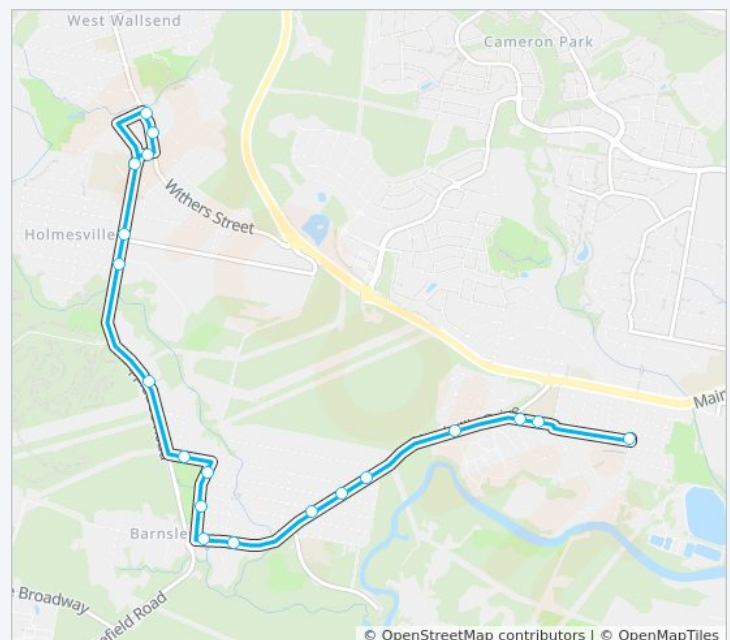

West Wallsend HS to Edgeworth Heights

Get The App

The 6197 line West Wallsend HS to Edgeworth Heights has one route. For regular weekdays, their operation hours are:

(1) Edgeworth: 15:55

Use the Moovit App to find the closest 6197 station near you and find out when is the next 6197 arriving.

Direction: Edgeworth

19 stops

[VIEW LINE SCHEDULE](#)

- West Wallsend High School, Appletree Rd
- Withers St at Edden St
- Withers St at Fegan St
- Appletree Rd after Withers St
- Appetree Rd opp St Helent St
- Appletree Rd opp William St
- Appletree Rd before Taylor Ave
- Johnson Ave opp Taylor Memorial Reserve
- Government Rd opp Taylor Memorial Reserve
- Government Rd at Prince St
- Northville Dr after Government Rd
- Northville Dr after Highcross St
- Northville Dr at Macquarie St
- Northville Dr after Thomas St
- Northville Dr after George St
- New Heights Christian Church, Northville Dr
- Crest Ave opp Aroona St
- Edgeworth Heights Public School, Crest Ave
- Garth St at Windsor St

6197 Time Schedule

Edgeworth Route Timetable:

Sunday	Not Operational
Monday	Not Operational
Tuesday	15:55
Wednesday	15:55
Thursday	15:55
Friday	15:55
Saturday	Not Operational

6197 Info

Direction: Edgeworth

Stops: 19

Trip Duration: 14 min

Line Summary:

6197 time schedules and route maps are available in an offline PDF at moovitapp.com. Use the [Moovit App](#) to see live bus times, train schedule or subway schedule, and step-by-step directions for all public transit in Sydney.