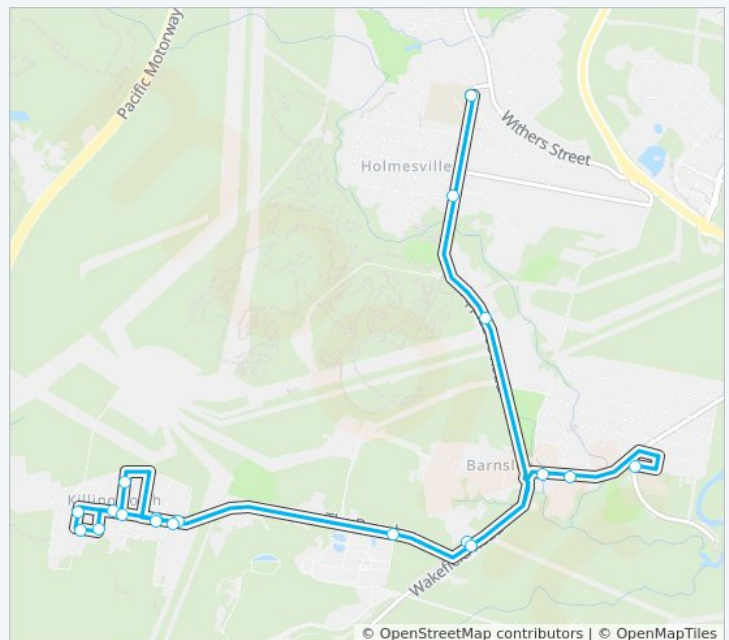

# Barnsley PS to Killingworth

Get The App

The 6205 line Barnsley PS to Killingworth has one route. For regular weekdays, their operation hours are:  
 (1) West Wallsend HS: 15:25  
 Use the Moovit App to find the closest 6205 station near you and find out when is the next 6205 arriving.

**Direction: West Wallsend HS**  
 19 stops  
[VIEW LINE SCHEDULE](#)

- Barnsley Public School, Cliffbrook St
- Northville Dr opp Highcross St
- Northville Dr opp Government Rd
- Wakefield Rd opp The Broadway
- West Wallsend Colliery, The Broadway
- The Broadway after The Trongate
- The Broadway after Throckmorton St
- The Broadway opp Brooks St
- Stephenson St at Park St
- Park St at The Boulevarde
- The Boulevarde at The Broadway
- The Broadway before Brooks St
- Brooks St before Killingworth Rd
- The Broadway before Throckmorton St
- The Broadway before The Trongate
- Wakefield Rd after The Broadway
- Appletree Rd opp Taylor Ave
- Appletree Rd at William St
- West Wallsend High School, Appletree Rd

## 6205 Info

**Direction:** West Wallsend HS  
**Stops:** 19  
**Trip Duration:** 17 min  
**Line Summary:**

6205 time schedules and route maps are available in an offline PDF at moovitapp.com. Use the [Moovit App](#) to see live bus times, train schedule or subway schedule, and step-by-step directions for all public transit in Sydney.

## Check Live Arrival Times