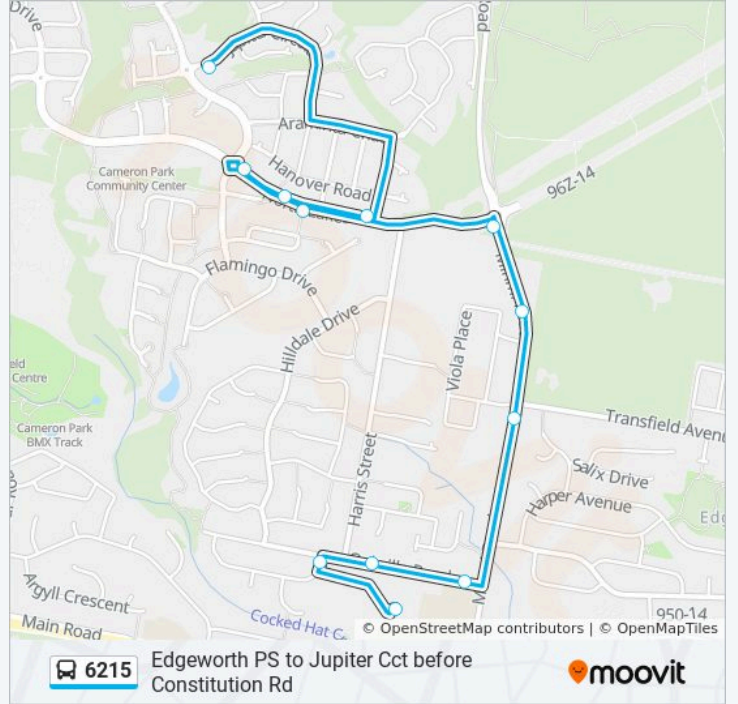

## Edgeworth PS to Jupiter Cct before Constitution Rd

Get The App

The 6215 line Edgeworth PS to Jupiter Cct before Constitution Rd has one route. For regular weekdays, their operation hours are:

(1) Cameron Park: 15:20

### Direction: Cameron Park

12 stops

[VIEW LINE SCHEDULE](#)

Edgeworth PS  
Renfrew Cres at Oakville Rd  
Oakville Rd after Harris St  
Oakville Rd opp Edgeworth Public School  
Minmi Rd before Motherwell Pl  
85a Minmi Rd  
Minmi Rd at Northlakes Dr  
Northlakes Dr opp Saxon St  
Northlakes Dr at Constitution Dr  
NorthLakes Dr before Saxon St  
Northlakes Dr at Julindur Rd  
Jupiter Cct before Constitution Rd

### 6215 Time Schedule

Cameron Park Route Timetable:

Sunday	Not Operational
Monday	Not Operational
Tuesday	15:20
Wednesday	15:20
Thursday	15:20
Friday	15:20
Saturday	Not Operational

### 6215 Info

**Direction:** Cameron Park

**Stops:** 12

**Trip Duration:** 17 min

**Line Summary:**

6215 time schedules and route maps are available in an offline PDF at [moovitapp.com](https://moovitapp.com). Use the Moovit App to see live bus times, train schedule or subway schedule, and step-by-step directions for all public transit in Sydney.