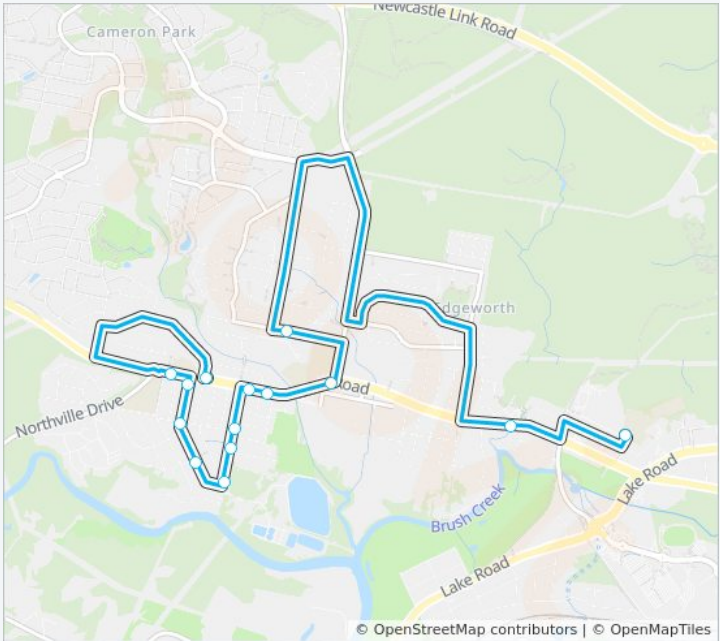

# Edgeworth Heights PS to Cameron Park

Get The App

The 6225 line Edgeworth Heights PS to Cameron Park has one route. For regular weekdays, their operation hours are: (1) Edgeworth: 15:40  
Use the Moovit App to find the closest 6225 station near you and find out when is the next 6225 arriving.

**Direction: Edgeworth**  
14 stops  
[VIEW LINE SCHEDULE](#)

- Glendale Tech High School Bus Bay, Clare St
- 608 Main Rd
- Oakville Rd after Harris St
- Edgeworth Town Square, Main Rd
- Main Rd after Charles St
- Main Rd before Garth St
- Garth St opp Windsor St
- Garth St at Velinda St
- Garth St opp Suttor St
- Suttor St at Penrose St
- Suttor St at Windsor St
- Suttor St before Main Rd
- Main Rd after Nott St
- Main Rd at Durham Dr (Hail & Ride)

**6225 Time Schedule**  
Edgeworth Route Timetable:

Sunday	Not Operational
Monday	15:40
Tuesday	15:40
Wednesday	15:40
Thursday	15:40
Friday	Not Operational
Saturday	Not Operational

**6225 Info**  
**Direction:** Edgeworth  
**Stops:** 14  
**Trip Duration:** 20 min  
**Line Summary:**

## Check Live Arrival Times