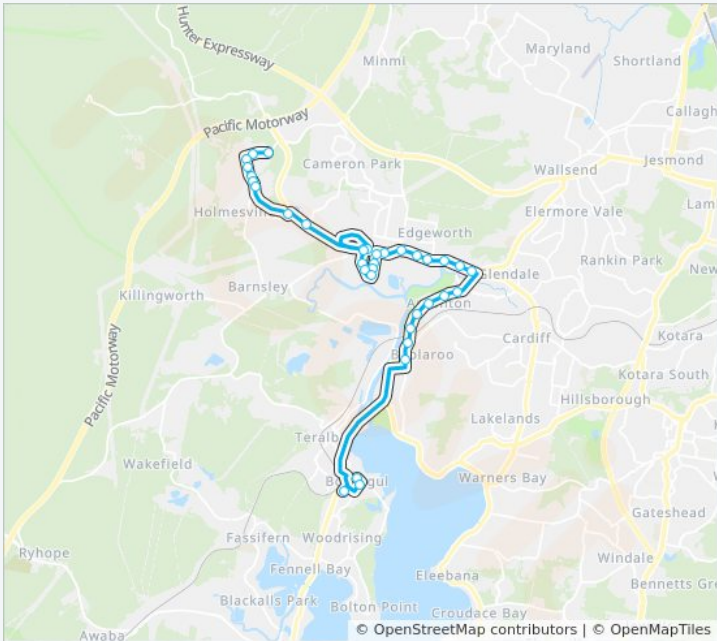

# Edgeworth to Lake Macquarie HS

Get The App

The 6226 line Edgeworth to Lake Macquarie HS has one route. For regular weekdays, their operation hours are:

(1) Lake Macquarie HS: 07:43

Use the Moovit App to find the closest 6226 station near you and find out when is the next 6226 arriving.

**Direction: Lake Macquarie HS**  
 35 stops  
[VIEW LINE SCHEDULE](#)

- Carrington St at Robertson St
- Carrington St at Hyndes St
- Withers St before Brown St
- Withers St at Wallace St
- Withers St opp Powell St
- Withers St at Edden St
- Withers St at Fegan St
- Withers St before Government Rd (Hail & Ride)
- George Booth Dr (Nth) before Portland Dr
- St Benedict's Primary School, Main Rd
- Durham Dr at Main Rd (Hail & Ride)
- Suttor St at Main Rd
- Suttor St after Windsor St
- Suttor St opp Penrose St
- Garth St after Suttor St
- Garth St opp Velinda St
- Garth St at Windsor St
- Garth St before Main Rd
- Main Rd opp Charles St
- Main Rd at Minmi Rd
- St Main Rd at Thomas St
- Main Rd at Fletcher St

**6226 Info**  
**Direction:** Lake Macquarie HS  
**Stops:** 35  
**Trip Duration:** 36 min  
**Line Summary:**

Main Rd after Impala St

Main Rd opp Frederick St

Main Rd after Fairleigh St

Lake Rd at McLaughlin St

## Check Live Arrival Times