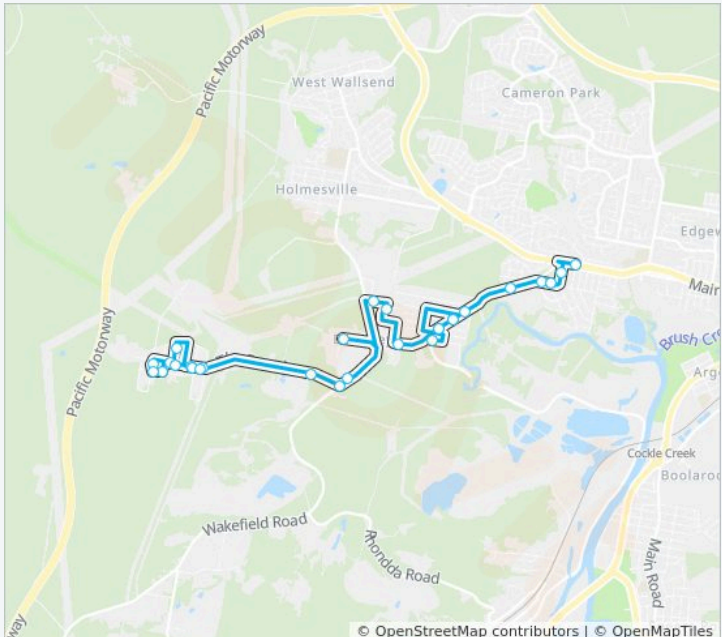

# Killingworth to St Benedicts PS

Get The App

The 6254 line Killingworth to St Benedicts PS has one route. For regular weekdays, their operation hours are:  
 (1) St Benedicts PS: 08:25  
 Use the Moovit App to find the closest 6254 station near you and find out when is the next 6254 arriving.

**Direction: St Benedicts PS**  
 28 stops  
[VIEW LINE SCHEDULE](#)

- The Broadway at Wakefield Rd
- West Wallsend Colliery, The Broadway
- The Broadway after The Trongate
- The Broadway after Throckmorton St
- The Broadway opp Brooks St
- Stephenson St at Park St
- Park St at The Boulevarde
- The Boulevarde at The Broadway
- The Broadway before Brooks St
- Brooks St before Killingworth Rd
- The Broadway before Throckmorton St
- The Broadway before The Trongate
- Wakefield Rd after The Broadway
- Charlton St at Bendigo St
- Johnson Ave opp Taylor Memorial Reserve
- Government Rd opp Taylor Memorial Reserve
- Northville Dr after Highcross St
- Northville Dr at Macquarie St
- Northville Dr after Thomas St
- Barnsley Public School, Cliffbrook St
- Northville Dr at Macquarie St

**6254 Time Schedule**  
 St Benedicts PS Route Timetable:

Sunday	Not Operational
Monday	08:25
Tuesday	08:25
Wednesday	08:25
Thursday	08:25
Friday	08:25
Saturday	Not Operational

**6254 Info**  
**Direction:** St Benedicts PS  
**Stops:** 28  
**Trip Duration:** 33 min  
**Line Summary:**

Northville Dr after Thomas St

Northville Dr after George St

New Heights Christian Church, Northville Dr

Crest Ave opp Aroona St

Edgeworth Heights Public School, Crest Ave

Ridley St before Main Rd

St Benedict's Primary School, Main Rd