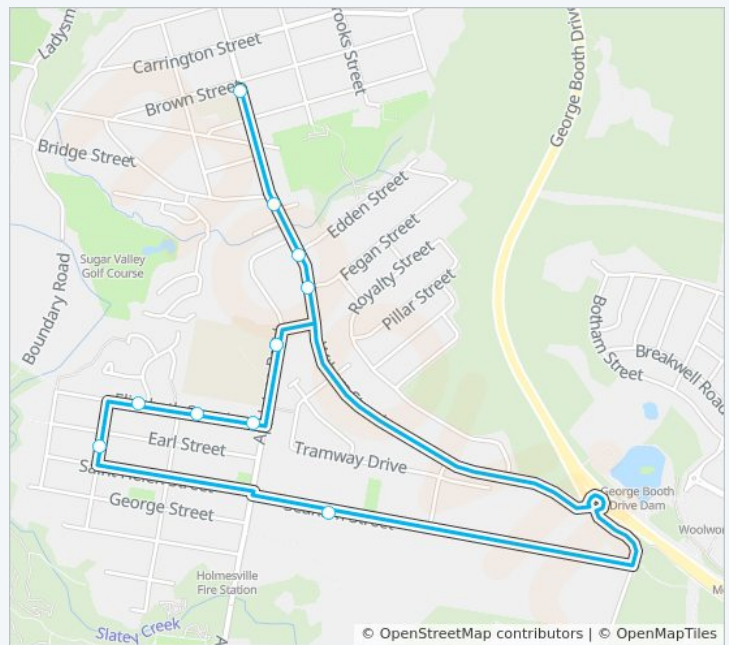

Holmesville to West Wallsend PS

Get The App

The 6280 line Holmesville to West Wallsend PS has one route. For regular weekdays, their operation hours are:
 (1) West Wallsend PS: 08:36
 Use the Moovit App to find the closest 6280 station near you and find out when is the next 6280 arriving.

Direction: West Wallsend PS
 11 stops
[VIEW LINE SCHEDULE](#)

- West Wallsend High School, Appletree Rd
- Seaham St before Appletree Rd
- Mary St before Earl St
- Elizabeth St at Buni St
- Elizabeth St opp Charlotte St
- Elizabeth St before Appletree Rd
- West Wallsend High School, Appletree Rd
- Fegan St opp Withers St
- Withers St opp Edden St
- Withers St at Powell St
- West Wallsend Public School, Withers St

6280 Time Schedule

West Wallsend PS Route Timetable:

Sunday	Not Operational
Monday	08:36
Tuesday	08:36
Wednesday	08:36
Thursday	08:36
Friday	08:36
Saturday	Not Operational

6280 Info

Direction: West Wallsend PS
Stops: 11
Trip Duration: 19 min
Line Summary: