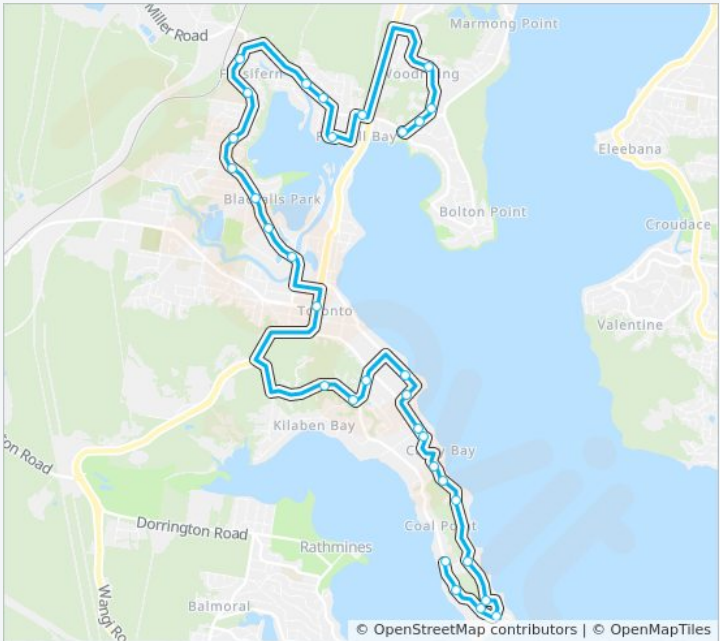

# Coal Point PS to Bay Rd at Blandford St

Get The App

The 6415 line Coal Point PS to Bay Rd at Blandford St has one route. For regular weekdays, their operation hours are:  
 (1) Fennell Bay: 15:20  
 Use the Moovit App to find the closest 6415 station near you and find out when is the next 6415 arriving.

**Direction: Fennell Bay**  
 33 stops  
[VIEW LINE SCHEDULE](#)

- Coal Point Public School, Coal Point Rd
- 206 Coal Point Rd
- Coal Point Rd opp Threlkeld Reserve
- Coal Point Rd at Skye Point Rd
- Skye Point Rd opp Gurramba Reserve
- 175 Skye Point Rd
- Skye Point Rd at Rofe St
- Skye Point Rd at Lorrion Cl
- Skye Point Rd before Whitelocke St
- Amelia St after Whitelocke St
- Excelsior Pde at Exeter St
- Excelsior Pde at Laycock St
- Ambrose St after Excelsior Pde
- Brighton Ave after Ambrose St
- Jarrett St before Oakhampton Ct
- Lake View Rd at Jarrett St
- Lake View Rd opp 33
- Cary St at The Boulevard
- Railway Pde opp Lake St
- Railway Pde before Adam St
- South Pde after Faucett St
- Fassifern Rd at South Pde

**6415 Info**  
**Direction:** Fennell Bay  
**Stops:** 33  
**Trip Duration:** 44 min  
**Line Summary:**

Fassifern Rd at Reynolds St

Fassifern Rd opp Dora St

Fassifern Rd after Wallsend Rd

Macquarie Rd at Brighton St

## Check Live Arrival Times