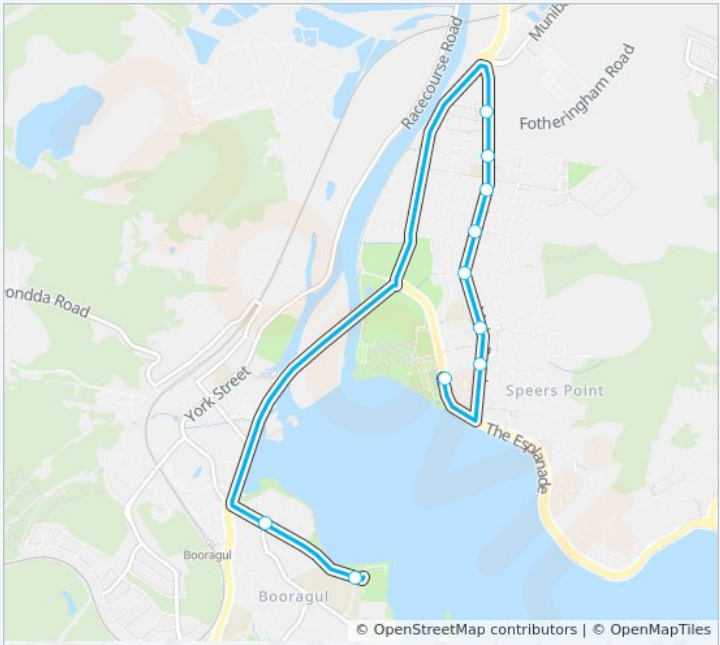

The Esplanade to Lake Macquarie HS

Get The App

The 6418 line The Esplanade to Lake Macquarie HS has one route. For regular weekdays, their operation hours are:
 (1) Lake Macquarie HS: 08:30
 Use the Moovit App to find the closest 6418 station near you and find out when is the next 6418 arriving.

Direction: Lake Macquarie HS
 10 stops
[VIEW LINE SCHEDULE](#)

- The Esplanade opp Speers Point Swimming Centre
- Main Rd opp Nord St
- Speers Point Library, Main Rd
- Main Rd at Eighth St
- Main Rd opp Albert Reserve
- Main Rd after Fourth St
- Main Rd at First St
- Main Rd after Parrot St
- First St at Fourth St
- Lake Macquarie High School, First St

6418 Info
Direction: Lake Macquarie HS
Stops: 10
Trip Duration: 18 min
Line Summary:

6418 time schedules and route maps are available in an offline PDF at moovitapp.com. Use the [Moovit App](#) to see live bus times, train schedule or subway schedule, and step-by-step directions for all public transit in Sydney.