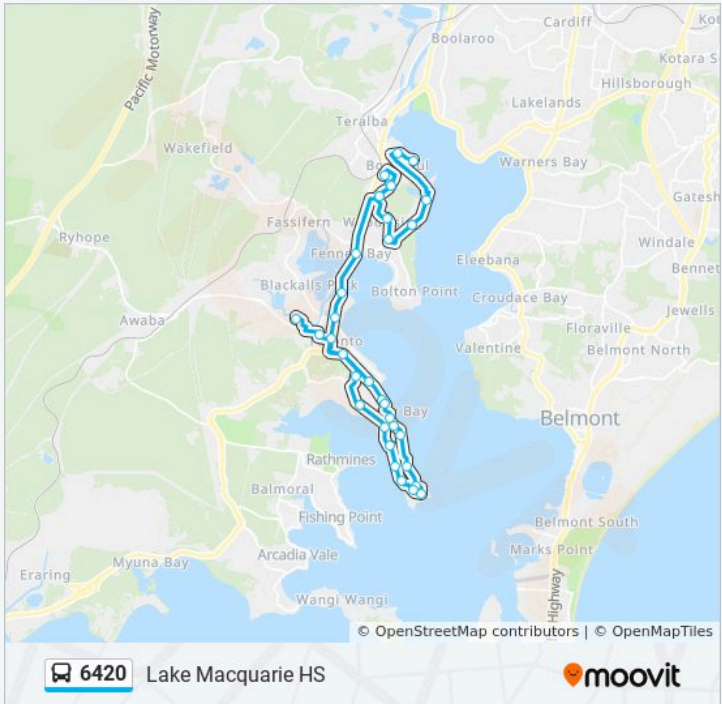

# Lake Macquarie HS

Get The App

The 6420 line Lake Macquarie HS has one route. For regular weekdays, their operation hours are:  
 (1) Lake Macquarie HS: 07:52  
 Use the Moovit App to find the closest 6420 station near you and find out when is the next 6420 arriving.

**Direction: Lake Macquarie HS**  
 38 stops  
[VIEW LINE SCHEDULE](#)

- Toronto High School, Field Ave
- Cook St before The Boulevard
- Excelsior Pde at Pemell St
- Jarrett St before Oakhampton Ct
- Kilaben Rd after Barina Ave
- Coal Point Rd opp Killara Cl
- 108 Coal Point Rd
- Coal Point Public School, Coal Point Rd
- 206 Coal Point Rd
- Coal Point Rd opp Threlkeld Reserve
- Coal Point Rd at Skye Point Rd
- Skye Point Rd opp Gurramba Reserve
- 175 Skye Point Rd
- Skye Point Rd at Rofe St
- Skye Point Rd at Lorrion Cl
- Skye Point Rd before Whitelocke St
- Amelia St after Whitelocke St
- Excelsior Pde at Exeter St
- Excelsior Pde at Laycock St
- Excelsior Pde opp Ambrose St
- Cary St at The Boulevard

**6420 Time Schedule**  
 Lake Macquarie HS Route Timetable:

Sunday	Not Operational
Monday	07:52
Tuesday	07:52
Wednesday	07:52
Thursday	07:52
Friday	07:52
Saturday	Not Operational

**6420 Info**  
**Direction:** Lake Macquarie HS  
**Stops:** 38  
**Trip Duration:** 48 min  
**Line Summary:**

Cary St opp Toronto Public School

Anzac Pde opp Harris St

Main Rd after Ottys Lane

Hayden Brook Rd after Vim Cl

Hayden Brook Rd after Merriwa St

St Pauls High School

Hayden Brook Rd opp Merriwa St

Hayden Brook Rd opp Vim Cl