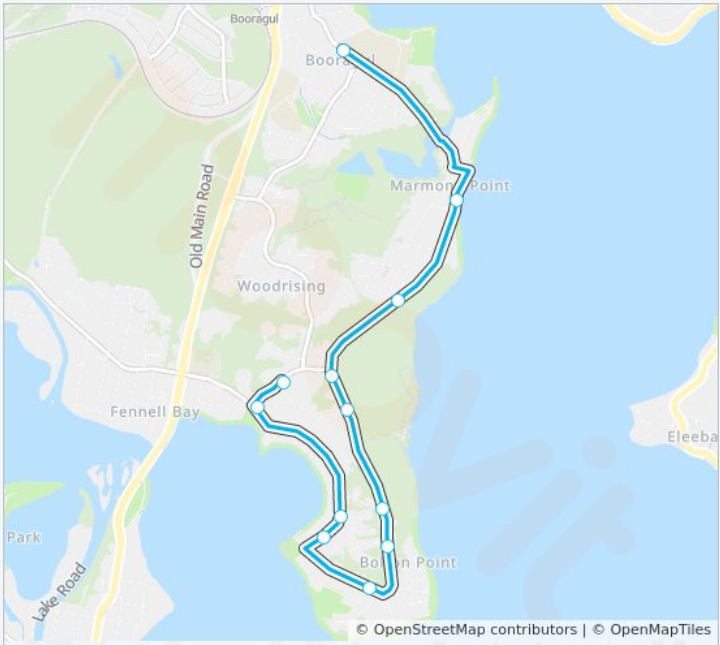

Lake Macquarie HS

Get The App

The 6424 line Lake Macquarie HS has one route. For regular weekdays, their operation hours are:
 (1) Lake Macquarie HS: 08:34
 Use the Moovit App to find the closest 6424 station near you and find out when is the next 6424 arriving.

Direction: Lake Macquarie HS
 14 stops
[VIEW LINE SCHEDULE](#)

- Quigley Rd at Threlkeld Dr
- Bay Rd at Quigley Rd
- Westlakes Community Church, Bay Rd
- Bay Rd at Lochend Pl
- Middle Point Rd opp Macquarie St
- The Ridgeway at Glen Mitchell St
- The Ridgeway before Bulkirra Pl
- The Ridgeway at Koiyong Pl
- The Ridgeway before Quigley Rd
- The Ridgeway at Courageous Cl
- Marmong Point Community Hall, George St
- Marmong St before Nanda St
- 77 Marmong St
- Marmong St opp Five Island School

6424 Time Schedule
 Lake Macquarie HS Route Timetable:

Sunday	Not Operational
Monday	08:34
Tuesday	08:34
Wednesday	08:34
Thursday	08:34
Friday	08:34
Saturday	Not Operational

6424 Info
Direction: Lake Macquarie HS
Stops: 14
Trip Duration: 11 min
Line Summary: