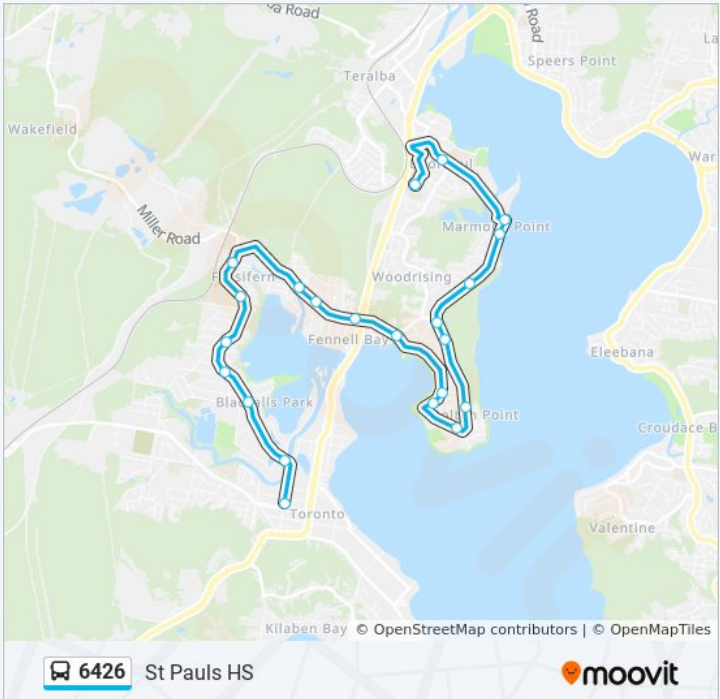

St Pauls HS

Get The App

The 6426 line St Pauls HS has one route. For regular weekdays, their operation hours are:

(1) St Pauls HS: 07:47

Use the Moovit App to find the closest 6426 station near you and find out when is the next 6426 arriving.

Direction: St Pauls HS
22 stops
[VIEW LINE SCHEDULE](#)

- Cook St after The Boulevarde
- Railway Pde opp Lake St
- South Pde after Faucett St
- Fassifern Rd at South Pde
- Fassifern Rd at Reynolds St
- Fassifern Rd opp Dora St
- Fassifern Rd after Wallsend Rd
- Macquarie Rd at Brighton St
- Macquarie Rd opp Brougham Ave
- Macquarie Rd before Main Rd
- Bolton Point Park, Bay Rd
- Westlakes Community Church, Bay Rd
- Bay Rd at Lochend Pl
- Middle Point Rd opp Macquarie St
- The Ridgeway at Glen Mitchell St
- The Ridgeway at Koiyong Pl
- The Ridgeway before Quigley Rd
- The Ridgeway at Courageous Cl
- Marmong Point Community Hall, George St
- Marmong St before Nanda St
- Marmong St opp Five Island School
- St Pauls High School

6426 Time Schedule
St Pauls HS Route Timetable:

Sunday	Not Operational
Monday	07:47
Tuesday	07:47
Wednesday	07:47
Thursday	07:47
Friday	07:47
Saturday	Not Operational

6426 Info
Direction: St Pauls HS
Stops: 22
Trip Duration: 23 min
Line Summary: