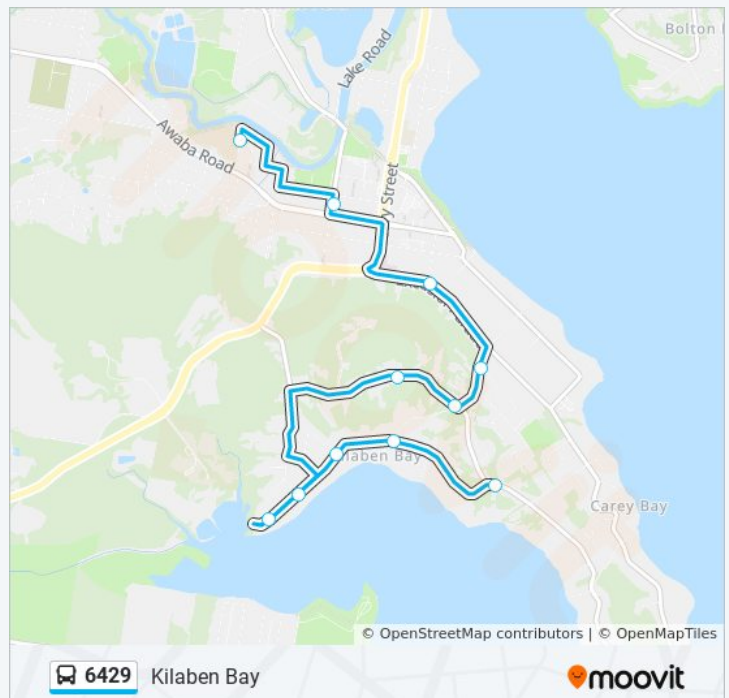

Kilaben Bay

Get The App

The 6429 line Kilaben Bay has one route. For regular weekdays, their operation hours are:

(1) Kilaben Bay: 14:05

Use the Moovit App to find the closest 6429 station near you and find out when is the next 6429 arriving.

Direction: Kilaben Bay

11 stops

[VIEW LINE SCHEDULE](#)

- Toronto High School, Field Ave
- Cook St before The Boulevarde
- Excelsior Pde at Pemell St
- Jarrett St before Oakhampton Ct
- Lake View Rd at Jarrett St
- Lake View Rd opp 33
- Kilaben Rd opp Avery Cl
- Kilaben Rd at Avery Cl
- Kilaben Rd after Warruga St
- Kilaben Rd at Jarrett St
- Kilaben Rd after Barina Ave

6429 Time Schedule

Kilaben Bay Route Timetable:

Sunday	Not Operational
Monday	Not Operational
Tuesday	14:05
Wednesday	Not Operational
Thursday	Not Operational
Friday	Not Operational
Saturday	Not Operational

6429 Info

Direction: Kilaben Bay

Stops: 11

Trip Duration: 30 min

Line Summary:

6429 time schedules and route maps are available in an offline PDF at moovitapp.com. Use the [Moovit App](#) to see live bus times, train schedule or subway schedule, and step-by-step directions for all public transit in Sydney.