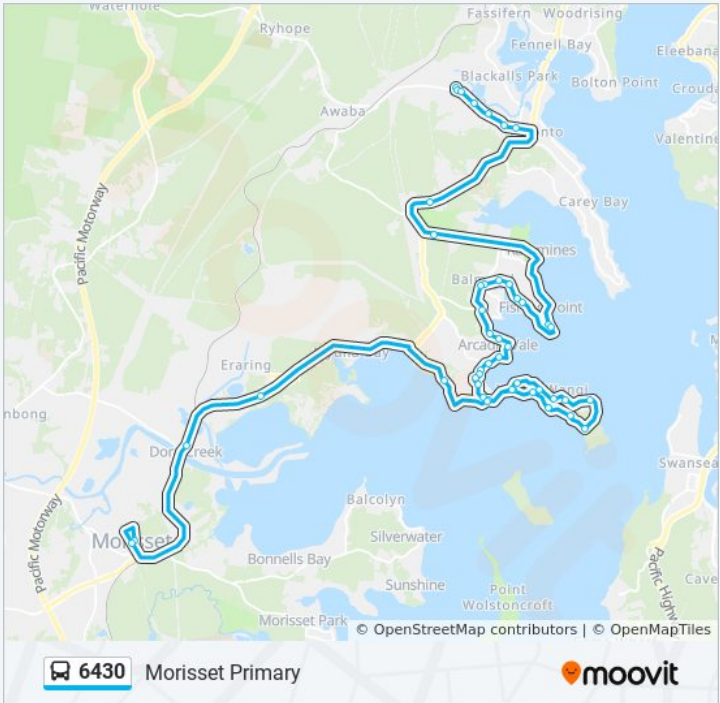

# Morisset Primary

Get The App

The 6430 line Morisset Primary has one route. For regular weekdays, their operation hours are:  
 (1) Morisset Primary: 07:45  
 Use the Moovit App to find the closest 6430 station near you and find out when is the next 6430 arriving.

**Direction: Morisset Primary**  
 46 stops  
[VIEW LINE SCHEDULE](#)

- High St after Sunderland St
- Awaba Rd after High St
- Awaba Rd at Sunderland Rd
- Awaba Rd at Woodale St
- Toronto High School, Awaba Rd
- Awaba Rd opp Milford St
- The Boulevarde before Cook St
- Wangi Rd opp Toronto Seventh-Day Adventist Church
- Dorrington Rd opp Karoonda Pl
- Fishing Point Rd opp Sunlight Pde
- 225 Fishing Point Rd
- Sealand Rd opp Hereford Rise
- Sealand Rd at Balmoral Pl
- Letchworth Pde opp Hamstead Way
- Letchworth Pde opp Lambeth Walk
- Letchworth Pde before Clydebank Rd
- Clydebank Rd opp Letchworth Pde
- Clydebank Rd at Buttaba Hills Rd
- Illford Ave opp Lisburn St
- Illford Ave opp Barry St
- Alexander Pde opp Kyrwood Lane

**6430 Info**  
**Direction:** Morisset Primary  
**Stops:** 46  
**Trip Duration:** 60 min  
**Line Summary:**

Alexander Pde opp Glen Ave

Alexander Pde opp Donnelly Rd

The Promenade before Market St

Wangi District Workers' Club, Market St

David St at Dobell Dr

Dobell Dr opp Carawa Dr

Dobell Dr at Manooka St

Wangi Wangi Public School, Dobell Dr

Dobell Dr at Watkins Rd

Dobell Dr before Wangi Point Rd

Dobell Dr at Rees St

285 Dobell Dr