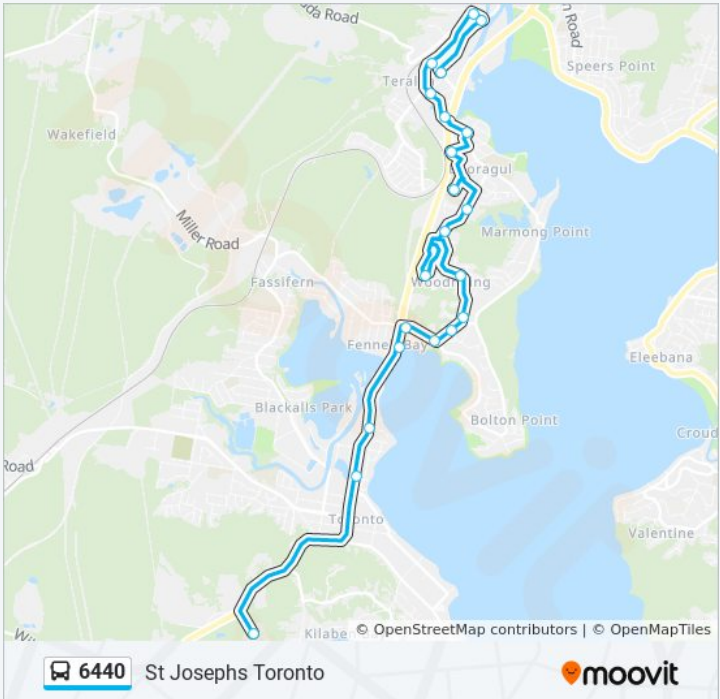

St Josephs Toronto

Get The App

The 6440 line St Josephs Toronto has one route. For regular weekdays, their operation hours are:
(1) St Josephs Toronto: 08:15
Use the Moovit App to find the closest 6440 station near you and find out when is the next 6440 arriving.

Direction: St Josephs Toronto
21 stops
[VIEW LINE SCHEDULE](#)

- Anzac Pde before York St
- York St opp Teralba Bowling Club
- North St at William St
- William St opp Teralba Station
- York St at Margaret St
- York St opp Anglican Care Booragul
- First St at Fourth St
- Ranclaud St at Rens St
- St Pauls High School
- Hayden Brook Rd opp Merriwa St
- Hayden Brook Rd opp Vim Cl
- Advance Dr at Freemantle Dr (Hail & Ride)
- Enterprise Way at Atlanta Ave
- Enterprise Way opp Willai St
- Quigley Rd at Threlkeld Dr
- Bay Rd at Blandford St
- Bay Rd opp Fennell Bay Public School
- Main Rd opp Ottys Lane
- Anzac Pde at Harris St
- Toronto Public School, Cary St
- St Josephs Primary School, Kilaben Bay

6440 Time Schedule
St Josephs Toronto Route Timetable:

Sunday	Not Operational
Monday	08:15
Tuesday	08:15
Wednesday	08:15
Thursday	08:15
Friday	08:15
Saturday	Not Operational

6440 Info
Direction: St Josephs Toronto
Stops: 21
Trip Duration: 28 min
Line Summary: