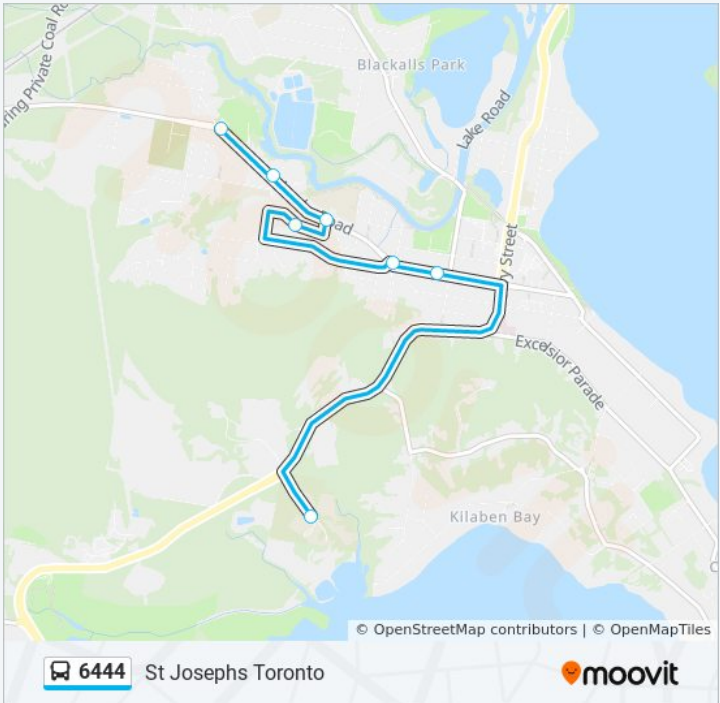

# St Josephs Toronto

Get The App

The 6444 line St Josephs Toronto has one route. For regular weekdays, their operation hours are:  
 (1) St Josephs Toronto: 08:15  
 Use the Moovit App to find the closest 6444 station near you and find out when is the next 6444 arriving.

**Direction: St Josephs Toronto**  
 7 stops  
[VIEW LINE SCHEDULE](#)

- Awaba Rd at Sunderland Rd
- Awaba Rd at Woodale St
- Toronto High School, Awaba Rd
- Fenton Ave before Bromley St
- Awaba Rd opp Milford St
- The Boulevard before Cook St
- St Josephs Primary School, Kilaben Bay

**6444 Time Schedule**  
 St Josephs Toronto Route Timetable:

Sunday	Not Operational
Monday	08:15
Tuesday	08:15
Wednesday	08:15
Thursday	08:15
Friday	08:15
Saturday	Not Operational

**6444 Info**  
**Direction:** St Josephs Toronto  
**Stops:** 7  
**Trip Duration:** 10 min  
**Line Summary:**

## Check Live Arrival Times