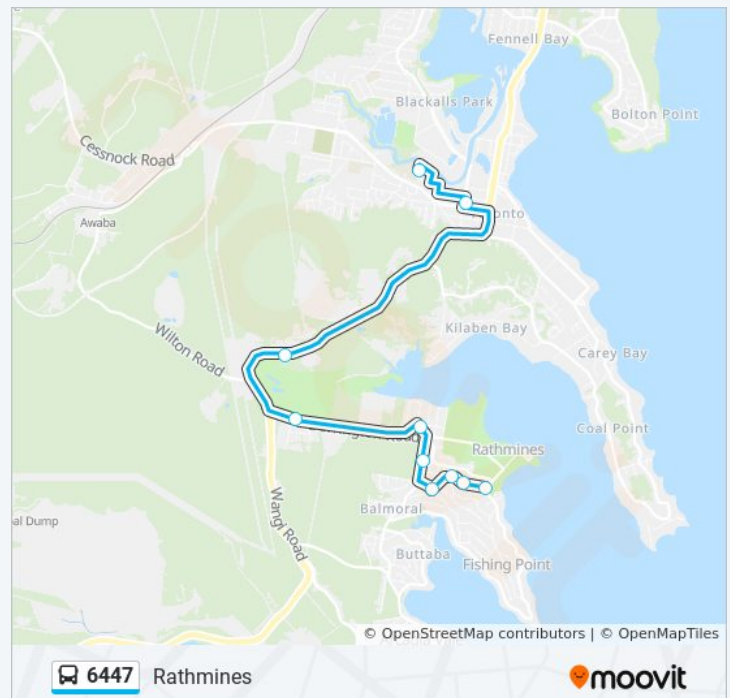

## Secret Corner Rd before Fishing Poi

Get The App

The 6447 line Secret Corner Rd before Fishing Poi has one route. For regular weekdays, their operation hours are:

(1) Secret Corner Rd before Fishing Poi: 14:30

### Direction: Secret Corner Rd before Fishing Poi

10 stops

[VIEW LINE SCHEDULE](#)

- Toronto High School, Field Ave
- Cook St before The Boulevarde
- Wangi Rd opp Toronto Seventh-Day Adventist Church
- Dorrington Rd opp Karoonda Pl
- Rosemary Row at Hillcrest Ave
- Clydebank Rd at Sutton St
- Rothley Garden Rd at Secret Corner Rd
- Secret Corner Rd after Stirling St
- Rathmines Public School, Secret Corner Rd
- Secret Corner Rd before Fishing Point Rd

### 6447 Time Schedule

Secret Corner Rd before Fishing Poi Route Timetable:

Sunday	Not Operational
Monday	14:30
Tuesday	14:10
Wednesday	14:30
Thursday	14:30
Friday	14:30
Saturday	Not Operational

### 6447 Info

**Direction:** Secret Corner Rd before Fishing Poi

**Stops:** 10

**Trip Duration:** 16 min

**Line Summary:**

6447 time schedules and route maps are available in an offline PDF at moovitapp.com. Use the [Moovit App](#) to see live bus times, train schedule or subway schedule, and step-by-step directions for all public transit in Sydney.