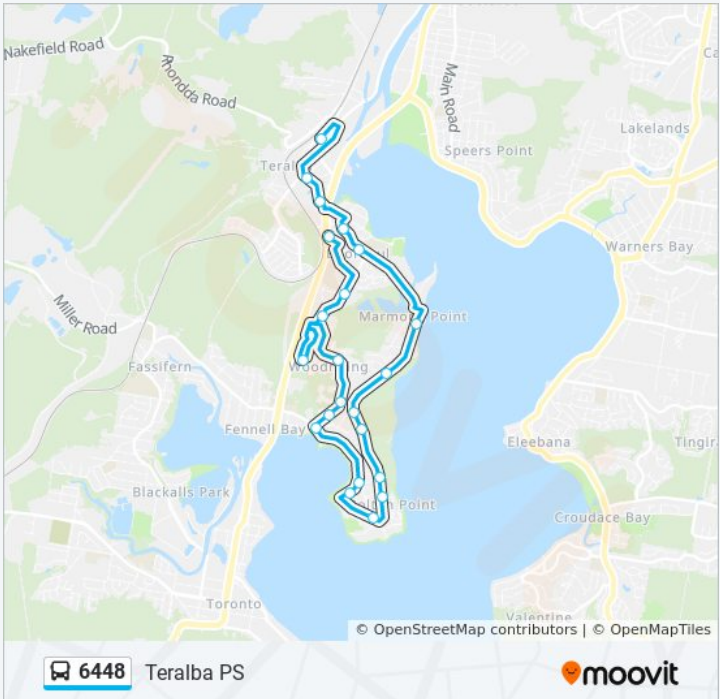

# Teralba PS

Get The App

The 6448 line Teralba PS has one route. For regular weekdays, their operation hours are:

(1) Teralba PS: 08:25

Use the Moovit App to find the closest 6448 station near you and find out when is the next 6448 arriving.

**Direction: Teralba PS**  
 24 stops  
[VIEW LINE SCHEDULE](#)

- Ranclaud St at Rens St
- Hayden Brook Rd opp Merriwa St
- Hayden Brook Rd opp Vim Cl
- Advance Dr at Freemantle Dr (Hail & Ride)
- Enterprise Way at Atlanta Ave
- Enterprise Way opp Willai St
- Quigley Rd at Threlkeld Dr
- Bay Rd at Quigley Rd
- Westlakes Community Church, Bay Rd
- Bay Rd at Lochend Pl
- Middle Point Rd opp Macquarie St
- The Ridgeway at Glen Mitchell St
- The Ridgeway before Bulkirra Pl
- The Ridgeway at Koiyong Pl
- The Ridgeway before Quigley Rd
- The Ridgeway at Courageous Cl
- Marmong Point Community Hall, George St
- Marmong St before Nanda St
- 77 Marmong St
- Marmong St opp Five Island School
- Marmong St at Rens St
- Anglican Care Booragul, York St

**6448 Time Schedule**  
 Teralba PS Route Timetable:

Sunday	Not Operational
Monday	08:25
Tuesday	08:25
Wednesday	08:25
Thursday	08:25
Friday	08:25
Saturday	Not Operational

**6448 Info**  
**Direction:** Teralba PS  
**Stops:** 24  
**Trip Duration:** 30 min  
**Line Summary:**

York St opp Margaret St

Teralba Public School, William St

6448 time schedules and route maps are available in an offline PDF at [moovitapp.com](https://moovitapp.com). Use the Moovit App to see live bus times, train schedule or subway schedule, and step-by-step directions for all public transit in Sydney.