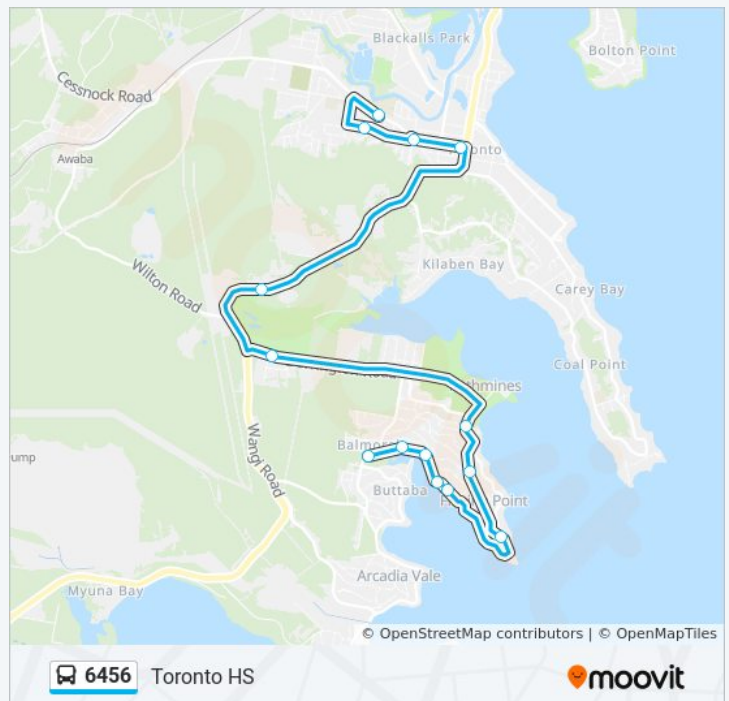

Toronto HS

Get The App

The 6456 line Toronto HS has one route. For regular weekdays, their operation hours are:

(1) Toronto HS: 07:20

Use the Moovit App to find the closest 6456 station near you and find out when is the next 6456 arriving.

Direction: Toronto HS
14 stops
[VIEW LINE SCHEDULE](#)

- Letchworth Pde at Clydebank Rd
- Letchworth Pde at Lambeth Walk
- Letchworth Pde at Hampstead Way
- Sealand Rd opp Balmoral Pl
- Sealand Rd before Hereford Rise
- Fishing Point Rd at Sunlight Pde
- Sunlight Pde at Somersham Ave
- Fishing Point Rd at Secret Corner Rd
- Dorrington Rd at Karoonda Cl
- Awaba Station, Awaba Rd
- Awaba Rd after High St
- Awaba Rd at Sunderland Rd
- Awaba Rd at Woodale St
- Toronto High School, Awaba Rd

6456 Time Schedule

Toronto HS Route Timetable:

Sunday	Not Operational
Monday	07:20
Tuesday	07:20
Wednesday	07:20
Thursday	07:20
Friday	07:20
Saturday	Not Operational

6456 Info

Direction: Toronto HS
Stops: 14
Trip Duration: 31 min
Line Summary: