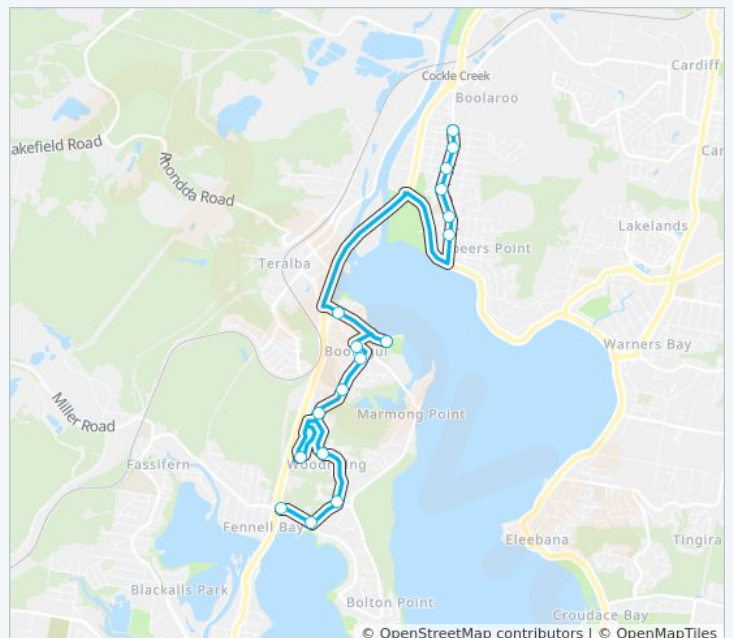

Boolaroo

Get The App

The 6457 line Boolaroo has one route. For regular weekdays, their operation hours are:

(1) Boolaroo: 15:12

Use the Moovit App to find the closest 6457 station near you and find out when is the next 6457 arriving.

Direction: Boolaroo

17 stops

[VIEW LINE SCHEDULE](#)

- Fennell Bay Public School, Bay Rd
- Bolton Point Park, Bay Rd
- Enterprise Way at Willai St
- Enterprise Way at Southern Cross Dr
- Advance Dr at Freemantle Dr (Hail & Ride)
- Hayden Brook Rd after Vim Cl
- Hayden Brook Rd after Merriwa St
- Hayden Brook Rd at Ranclaud St
- Marmong St opp Five Island School
- Lake Macquarie High School, First St
- First St after Fourth St
- Main Rd opp Nord St
- Speers Point Library, Main Rd
- Main Rd at Eighth St
- Main Rd opp Albert Reserve
- Main Rd after Fourth St
- Main Rd at First St

6457 Time Schedule

Boolaroo Route Timetable:

Sunday	Not Operational
Monday	15:12
Tuesday	15:12
Wednesday	Not Operational
Thursday	Not Operational
Friday	Not Operational
Saturday	Not Operational

6457 Info

Direction: Boolaroo

Stops: 17

Trip Duration: 24 min

Line Summary:

6457 time schedules and route maps are available in an offline PDF at moovitapp.com. Use the [Moovit App](#) to see live bus times, train schedule or subway schedule, and step-by-step directions for all public transit in Sydney.