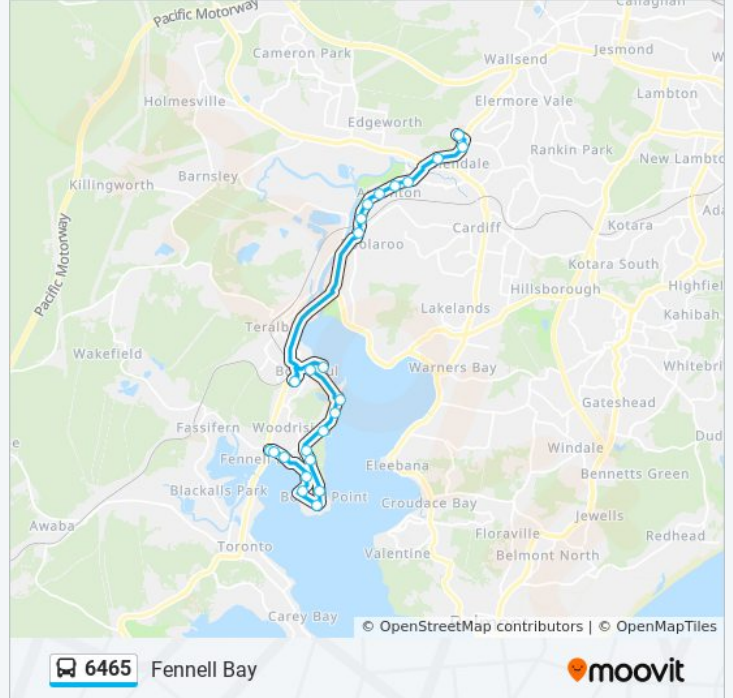

Bay Rd opp Fennell Bay Public School

Get The App

The 6465 line Bay Rd opp Fennell Bay Public School has one route. For regular weekdays, their operation hours are:

(1) Bay Rd opp Fennell Bay Public School: 15:02

Use the Moovit App to find the closest 6465 station near you and find out when is the next 6465 arriving.

Direction: Bay Rd opp Fennell Bay Public School

24 stops

[VIEW LINE SCHEDULE](#)

- Macquarie College, College Rd
- Lake Rd before Glendale Dr
- Lake Rd opp Holy Cross Primary School
- Lake Rd at McLaughlin St
- Lake Rd at Waratah St
- Lake Rd at Victoria St
- NSW Mines Rescue Service, Lake Rd
- Lake Rd opp Club Macquarie
- Lake Rd opp Creek Reserve Rd
- St Pauls High School
- Lake Macquarie High School, First St
- Five Islands School, Marmong St
- Marmong St at Nanda St
- George St opp Marmong Point Community Hall
- The Ridgeway opp Courageous Cl
- The Ridgeway opp Quigley Rd
- The Ridgeway opp Koiyong Pl
- The Ridgeway opp Glen Mitchell St
- Middle Point Rd at Macquarie St
- Bay Rd opp Lochend Pl
- Bay Rd after Prospect Ave
- Bay Rd at Blandford St

6465 Time Schedule

Bay Rd opp Fennell Bay Public School Route
Timetable:

Sunday	Not Operational
Monday	15:02
Tuesday	15:02
Wednesday	15:02
Thursday	15:02
Friday	15:02
Saturday	Not Operational

6465 Info

Direction: Bay Rd opp Fennell Bay Public School

Stops: 24

Trip Duration: 34 min

Line Summary:

Bay Rd at Hely Ave

Bay Rd opp Fennell Bay Public School

6465 time schedules and route maps are available in an offline PDF at moovitapp.com. Use the [Moovit App](#) to see live bus times, train schedule or subway schedule, and step-by-step directions for all public transit in Sydney.