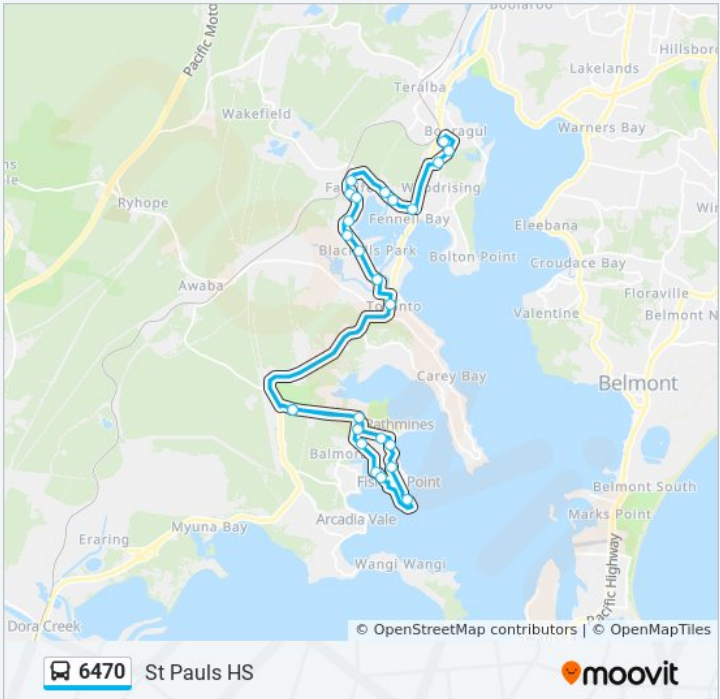

St Pauls HS

Get The App

The 6470 line St Pauls HS has one route. For regular weekdays, their operation hours are:

(1) St Pauls HS: 07:47

Use the Moovit App to find the closest 6470 station near you and find out when is the next 6470 arriving.

Direction: St Pauls HS
 26 stops
[VIEW LINE SCHEDULE](#)

- Dorrington Rd opp Karoonda PI
- Clydebank Rd after Rosemary Row
- Clydebank Rd at Sutton St
- Rothley Garden Rd at Secret Corner Rd
- Sealand Rd opp Balmoral PI
- Sealand Rd before Hereford Rise
- Fishing Point Rd at Sunlight Pde
- Sunlight Pde at Somersham Ave
- Fishing Point Rd at Secret Corner Rd
- Rathmines Public School, Rosemary Row
- Rosemary Row at Hillcrest Ave
- Dorrington Rd at Karoonda CI
- Cary St at The Boulevarde
- Railway Pde opp Lake St
- South Pde after Faucett St
- Fassifern Rd at South Pde
- Fassifern Rd at Reynolds St
- Fassifern Rd opp Dora St
- Charlton Christian College, Fassifern Rd
- Fassifern Rd after Wallsend Rd
- Macquarie Rd at Brighton St
- Macquarie Rd opp Brougham Ave

6470 Info
Direction: St Pauls HS
Stops: 26
Trip Duration: 36 min
Line Summary:

Macquarie Rd before Main Rd

Hayden Brook Rd after Vim Cl

Hayden Brook Rd after Merriwa St

St Pauls High School

6470 time schedules and route maps are available in an offline PDF at moovitapp.com. Use the [Moovit App](#) to see live bus times, train schedule or subway schedule, and step-by-step directions for all public transit in Sydney.