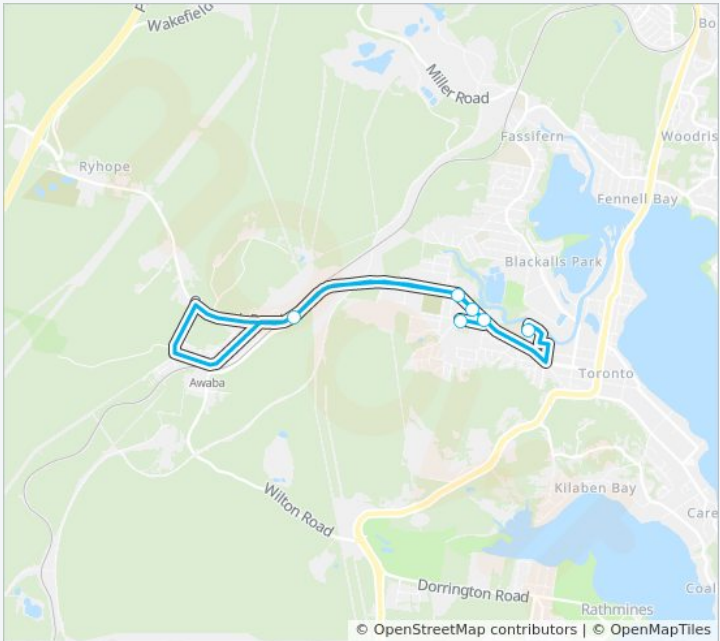

# Toronto HS to Awaba

Get The App

The 6487 line (Toronto HS to Awaba) has 2 routes. For regular weekdays, their operation hours are:  
 (1) Biraban PS: 14:10(2) St Josephs Toronto: 14:25  
 Use the Moovit App to find the closest 6487 station near you and find out when is the next 6487 arriving.

**Direction: Biraban PS**  
 7 stops  
[VIEW LINE SCHEDULE](#)

- Toronto High School, Field Ave
- Cook St before The Boulevarde
- Awaba Rd opp Wooddale St
- Awaba Rd opp Bridge St
- Awaba Rd opp Sunderland Rd
- Cessnock Rd after Gosford St
- Biraban Public School, Beckley St

**6487 Info**  
**Direction:** Biraban PS  
**Stops:** 7  
**Trip Duration:** 20 min  
**Line Summary:**

## Direction: St Josephs Toronto

8 stops

[VIEW LINE SCHEDULE](#)

Toronto High School, Field Ave  
Cook St before The Boulevarde  
Awaba Rd opp Wooddale St  
Awaba Rd opp Bridge St  
Awaba Rd opp Sunderland Rd  
Cessnock Rd after Gosford St  
Biraban Public School, Beckley St  
St Josephs Primary School, Kilaben Bay