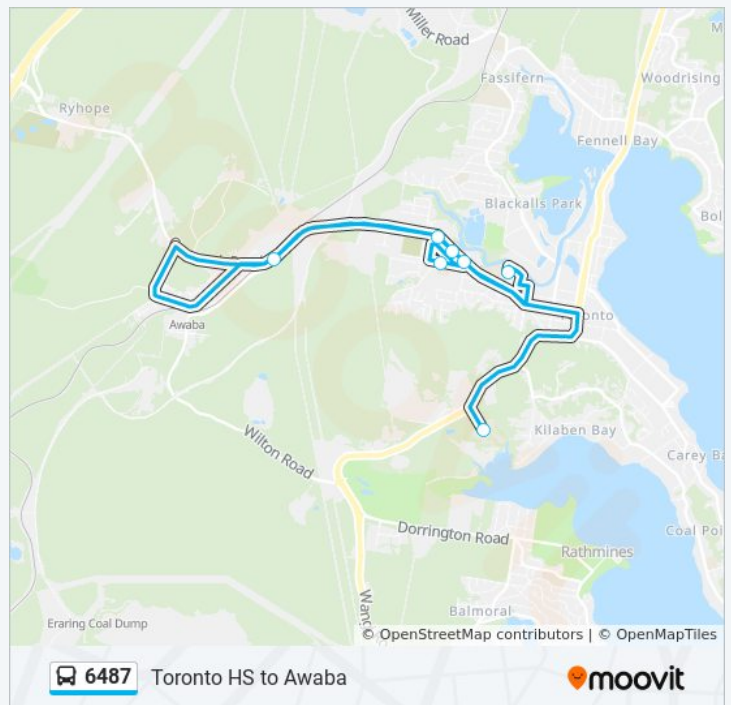

**Direction: Biraban PS**  
 7 stops  
[VIEW LINE SCHEDULE](#)

- Toronto High School, Field Ave
- Cook St before The Boulevarde
- Awaba Rd opp Wooddale St
- Awaba Rd opp Bridge St
- Awaba Rd opp Sunderland Rd
- Cessnock Rd after Gosford St
- Biraban Public School, Beckley St

**6487 Info**  
**Direction:** Biraban PS  
**Stops:** 7  
**Trip Duration:** 20 min  
**Line Summary:**

## Direction: St Josephs Toronto

8 stops

[VIEW LINE SCHEDULE](#)

Toronto High School, Field Ave  
Cook St before The Boulevarde  
Awaba Rd opp Wooddale St  
Awaba Rd opp Bridge St  
Awaba Rd opp Sunderland Rd  
Cessnock Rd after Gosford St  
Biraban Public School, Beckley St  
St Josephs Primary School, Kilaben Bay

## 6487 Info

**Direction:** St Josephs Toronto

**Stops:** 8

**Trip Duration:** 30 min

**Line Summary:**

6487 time schedules and route maps are available in an offline PDF at [moovitapp.com](https://moovitapp.com). Use the [Moovit App](#) to see live bus times, train schedule or subway schedule, and step-by-step directions for all public transit in Sydney.