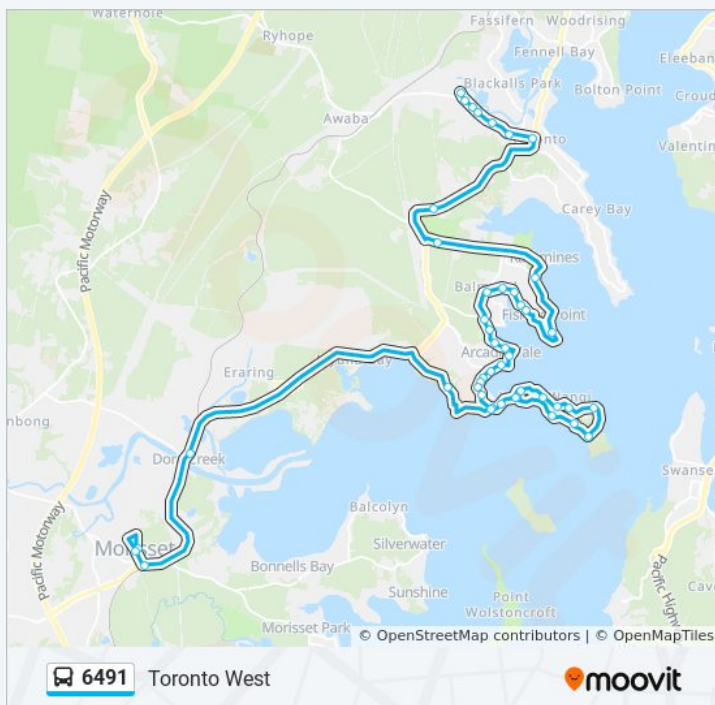

Direction: Toronto West

44 stops

[VIEW LINE SCHEDULE](#)

- Morrisset High School, Bridge St
- Morrisset Public School, Terrigal St
- Bridge St at Dora St
- Wamsley St opp Dora St
- Summerhill Dr opp Beach Rd (Hail & Ride)
- Wangi Wangi Public School, Dobell Dr
- Dobell Dr at Puna Rd
- Dobell Dr at Watkins Rd
- Dobell Dr at Rees St
- 285 Dobell Dr
- Dobell Dr at Reserve Rd
- Watkins Rd at Reserve Rd
- Watkins Rd at Crescent Rd
- Watkins Rd at Rees St
- Watkins Rd after Short St
- Watkins Rd opp Wangi RSL Club
- Watkins Rd at Dobell Dr
- Dobell Dr opp Wangi Wangi Public School
- Dobell Dr before Carawa Dr
- Dobell Dr at Kirin St
- Dobell Dr opp Wangi District Workers' Club
- The Promenade opp Market St

6491 Time Schedule

Toronto West Route Timetable:

Sunday	Not Operational
Monday	15:20
Tuesday	15:20
Wednesday	15:20
Thursday	15:20
Friday	15:20
Saturday	Not Operational

6491 Info

Direction: Toronto West

Stops: 44

Trip Duration: 53 min

Line Summary:

Alexander Pde at Donnelly Rd

Alexander Pde at Glen Ave

Alexander Pde at Brooks St

Iford Ave before Barry St

Iford Ave at Lisburn St

Clydebank Rd at Iford Ave